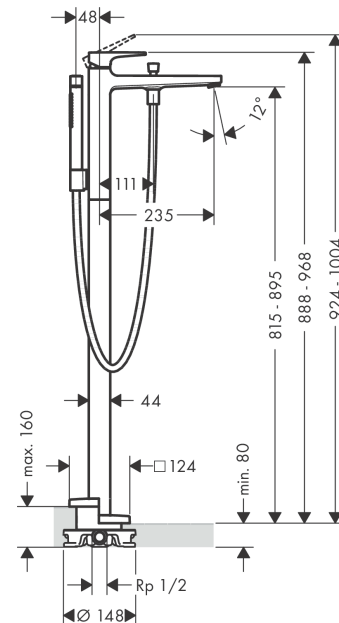

Metropol

Single lever bath mixer floor-standing with lever handle

Finish: **Brushed Black Chrome** Article Number: **32532340**

Description

product features

- consists of: single lever bath mixer floor standing, baton hand shower, shower hose, shower holder
- 2 functions
- projection: 235 mm
- spray type mixer: normal spray
- spray type hand shower: Rain, MonoRain
- maximum flow rate at 3 bar: 20 l/min
- flow rate for bath spout at 3 bar: 20 l/min
- ceramic cartridge
- temperature limitation adjustable
- diverter with automatic resetting
- non-return valve
- connection type: basic set
- deck mounted
- min. operating pressure: 1 bar
- max. operating pressure: 10 bar

Technology

Design awards

Product image

Scale drawing

Metropol

Single lever bath mixer floor-standing with lever handle

Finish: **Brushed Black Chrome** Article Number: **32532340**

Flowchart