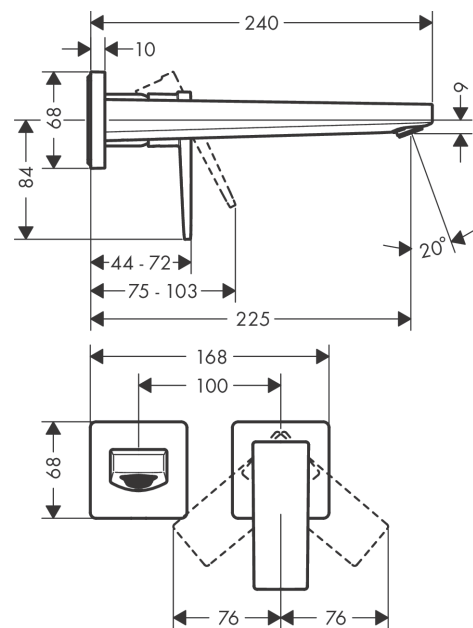

Metropol

Single lever basin mixer for concealed installation wall-mounted with lever handle and spout
22,5 cm

Finish: **Matt Black** Article Number: **32526670**

Description

product features

- consists of: single lever basin mixer for concealed installation wall-mounted, waste set
- projection: 225 mm
- handle variant: lever handle
- spray type: normal spray
- maximum flow rate at 3 bar: 5 l/min
- ceramic cartridge
- temperature limitation adjustable
- suitable for continuous flow water heaters
- non-closing waste set
- material waste set: metal
- connection type: basic set
- connection dimension: DN15
- handle can be positioned on the right or left, depending on the basic set installation
- EU taxonomy: max. 6 l/min - Substantial Contribution (SC) possible

Technology

Design awards

Product image

Scale drawing

Metropol
Single lever basin mixer for concealed installation wall-mounted with lever handle and spout
22,5 cm
 Finish: **Matt Black** Article Number: **32526670**