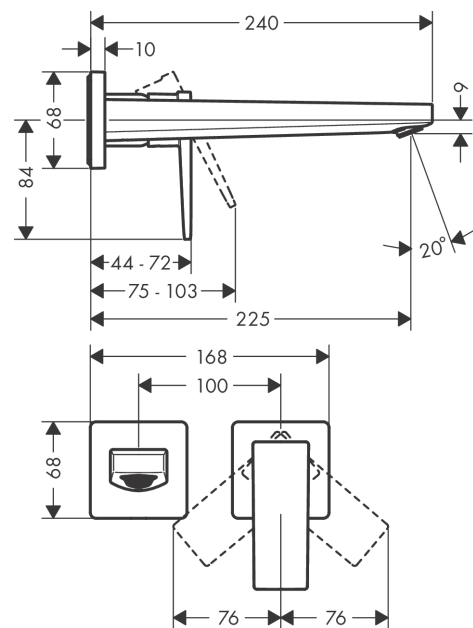

Metropol

Single lever basin mixer for concealed installation wall-mounted with lever handle and spout
22,5 cm

Finish: **Brushed Black Chrome** Article Number: **32526340**

Description

product features

- consists of: single lever basin mixer for concealed installation wall-mounted, waste set
- projection: 225 mm
- handle variant: lever handle
- spray type: normal spray
- maximum flow rate at 3 bar: 5 l/min
- ceramic cartridge
- temperature limitation adjustable
- suitable for continuous flow water heaters
- non-closing waste set
- material waste set: metal
- connection type: basic set
- connection dimension: DN15
- handle can be positioned on the right or left, depending on the basic set installation
- EU taxonomy: max. 6 l/min - Substantial Contribution (SC) possible

Technology

Design awards

Product image

Scale drawing

Metropol
Single lever basin mixer for concealed installation wall-mounted with lever handle and spout
22,5 cm
 Finish: **Brushed Black Chrome** Article Number: **32526340**