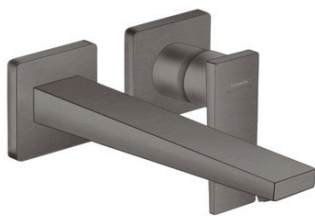

Metropol

Single lever basin mixer for concealed installation wall-mounted with lever handle and spout
22,5 cm

Finish: **Brushed Black Chrome** Article Number: **32526340**

Description

product features

- consists of: single lever basin mixer for concealed installation wall-mounted, waste set
- projection: 225 mm
- handle variant: lever handle
- spray type: normal spray
- maximum flow rate at 3 bar: 5 l/min
- ceramic cartridge
- temperature limitation adjustable
- suitable for continuous flow water heaters
- non-closing waste set
- material waste set: metal
- connection type: basic set
- connection dimension: DN15
- handle can be positioned on the right or left, depending on the basic set installation
- EU taxonomy: max. 6 l/min - Substantial Contribution (SC) possible

Technology

Design awards

Product image

Scale drawing

Metropol
Single lever basin mixer for concealed installation wall-mounted with lever handle and spout
22,5 cm
 Finish: **Brushed Black Chrome** Article Number: **32526340**