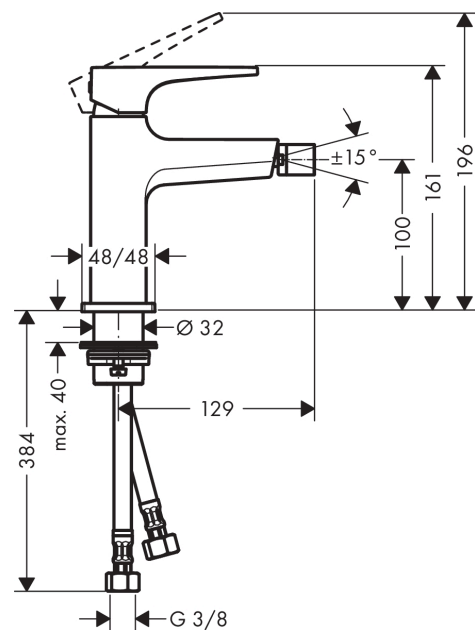

### Single lever bidet mixer with lever handle and push-open waste set

Finish: **Matt Black** Article Number: **32520670**

##### product features

- consists of: single lever bidet mixer, waste set
- projection: 129 mm
- spout height: 100 mm
- ball-pivot joint
- spray type: laminar spray
- maximum flow rate at 3 bar: 7,5 l/min
- ceramic cartridge
- temperature limitation adjustable
- suitable for continuous flow water heaters
- material waste set: metal
- connection type: G 3/8 hose connections
- connection dimension: DN15

#### Scale drawing