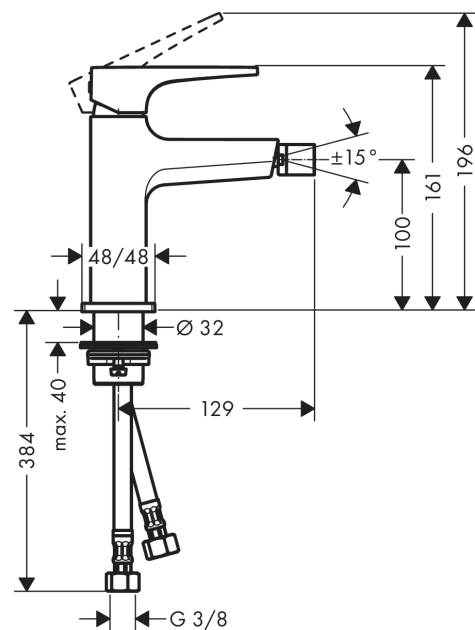

### Single lever bidet mixer with lever handle and push-open waste set

Finish: **Brushed Black Chrome** Article Number: **32520340**

##### product features

- consists of: single lever bidet mixer, waste set
- projection: 129 mm
- spout height: 100 mm
- ball-pivot joint
- spray type: laminar spray
- maximum flow rate at 3 bar: 7,5 l/min
- ceramic cartridge
- temperature limitation adjustable
- suitable for continuous flow water heaters
- material waste set: metal
- connection type: G 3/8 hose connections
- connection dimension: DN15

#### Scale drawing