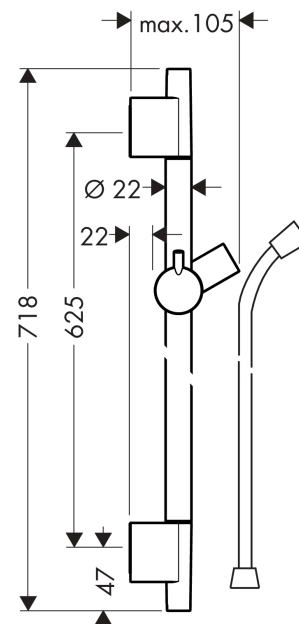

## Unica

Shower bar S Puro 65 cm with Isiflex shower hose 160 cm

Finish: **Matt Black** Article Number: **28632670**

#### product features

- consists of: shower bar, shower hose, slider
- pivot connector prevents hose from tangling
- pipe length: 718 mm
- shower bar diameter: 22 mm
- profile pipe: round
- drilling distance: 625 mm
- shower hose length: 1600 mm
- metal hand shower holder
- hand shower holder with locking mechanism
- slider steplessly adjustable
- inclination angle adjustable via raster
- wall supports made of plastic

### Scale drawing

**Unica**  
**Shower bar S Puro 65 cm with Isiflex shower hose 160 cm**  
 Finish: **Matt Black** Article Number: **28632670**

Installation examples