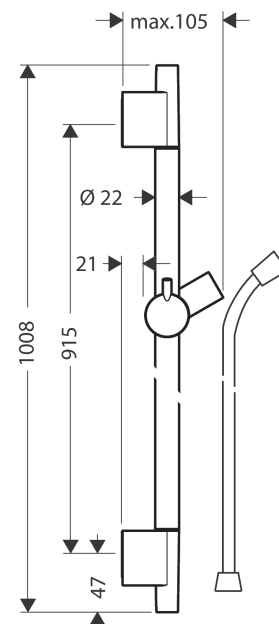

## Unica

Shower bar S Puro 90 cm with Isiflex shower hose 160 cm

Finish: **Matt Black** Article Number: **28631670**

#### product features

- consists of: shower bar, shower hose, slider
- pivot connector prevents hose from tangling
- pipe length: 1008 mm
- shower bar diameter: 22 mm
- profile pipe: round
- drilling distance: 915 mm
- shower hose length: 1600 mm
- metal hand shower holder
- hand shower holder with locking mechanism
- slider steplessly adjustable
- inclination angle adjustable via raster
- wall supports made of plastic

### Scale drawing

**Unica**  
**Shower bar S Puro 90 cm with Isiflex shower hose 160 cm**  
 Finish: **Matt Black** Article Number: **28631670**

Installation examples