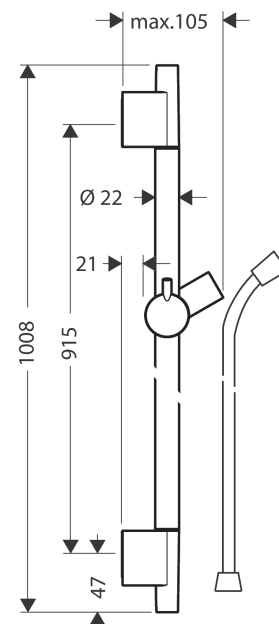

Unica

Shower bar S Puro 90 cm with Isiflex shower hose 160 cm

Finish: **Brushed Black Chrome** Article Number: **28631340**

Description

product features

- consists of: shower bar, shower hose, slider
- pivot connector prevents hose from tangling
- pipe length: 1008 mm
- shower bar diameter: 22 mm
- profile pipe: round
- drilling distance: 915 mm
- shower hose length: 1600 mm
- metal hand shower holder
- hand shower holder with locking mechanism
- slider steplessly adjustable
- inclination angle adjustable via raster
- wall supports made of plastic

Design awards

Product image

Scale drawing

Unica
Shower bar S Puro 90 cm with Isiflex shower hose 160 cm
 Finish: **Brushed Black Chrome** Article Number: **28631340**

Installation examples