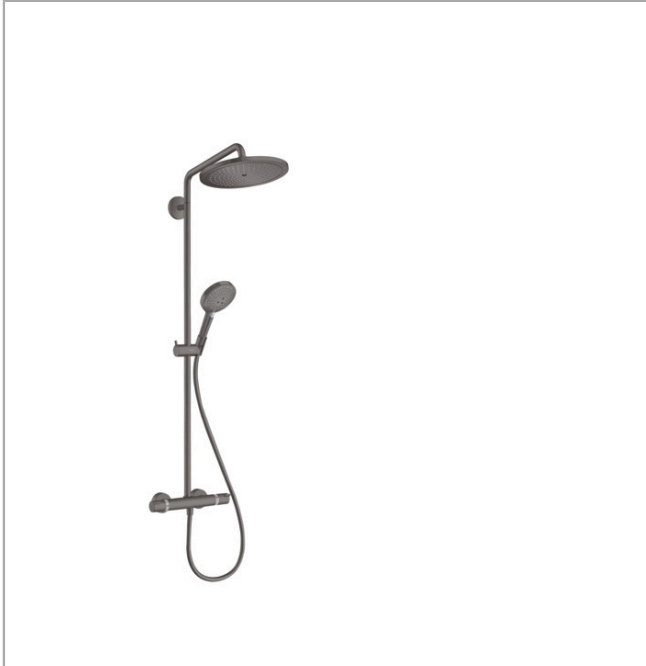

Croma Select S

Showerpipe 280 1jet with thermostat and hand shower Raindance Select S 120 3jet

Finish: **Brushed Black Chrome** Article Number: **26890340**

Description

product features

- consists of: overhead shower, hand shower, shower thermostat, shower hose, slider, shower bar
- overhead shower Croma 280
- shower head size overhead shower: 280 mm
- spray type overhead shower: RainAir
- flow rate RainAir spray at 3 bar: 15 l/min
- flow rate Rain spray at 3 bar: 11 l/min
- spray type hand shower: RainAir, Rain, Whirl
- flow rate of hand shower at 3 bar: 14,5 l/min
- maximum flow rate for Showerpipe at 3 bar: 15 l/min
- minimum flow pressure: 1 bar
- max. operating pressure: 10 bar
- ball-joint: overhead shower angle adjustable
- height-adjustable hand shower holder
- shower arm length overhead shower: 400 mm
- swivel shower arm
- thermostat Ecostat Comfort
- safety stop at 40°C
- adjustable hot water limitation
- outlets controlled via turning handle
- suitable for continuous flow water heaters
- mounting type: exposed installation
- connection dimension: DN15
- connection thread: G ½
- centre distance: 150 ± 12 mm
- pipe can be shortened in height
- intrinsically safe against backflow
- shower bar diameter: 22 mm
- 2 functions

Technology

Design awards

Croma Select S

Showerpipe 280 1jet with thermostat and hand shower Raindance Select S 120 3jet

Finish: **Brushed Black Chrome** Article Number: **26890340**

Product image

Scale drawing

Flowchart

Croma Select S

Showerpipe 280 1jet with thermostat and hand shower Raindance Select S 120 3jet

Finish: **Brushed Black Chrome** Article Number: **26890340**

Installation examples