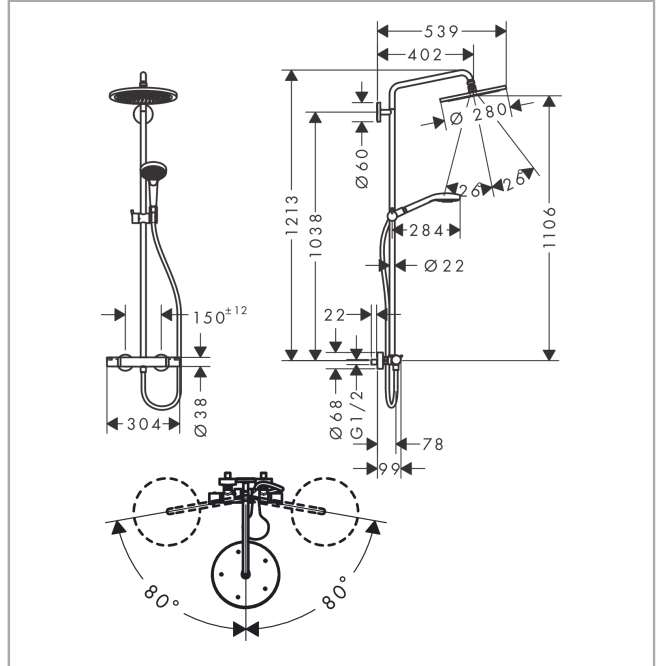

Croma Select S

Showerpipe 280 1jet with thermostat and hand shower Raindance Select S 120 3jet

Finish: **Brushed Black Chrome** Article Number: **26890340**

Description

product features

- consists of: overhead shower, hand shower, shower thermostat, shower hose, slider, shower bar
- overhead shower Croma 280
- shower head size overhead shower: 280 mm
- spray type overhead shower: RainAir
- flow rate RainAir spray at 3 bar: 15 l/min
- flow rate Rain spray at 3 bar: 11 l/min
- spray type hand shower: RainAir, Rain, Whirl
- flow rate of hand shower at 3 bar: 14,5 l/min
- maximum flow rate for Showerpipe at 3 bar: 15 l/min
- minimum flow pressure: 1 bar
- max. operating pressure: 10 bar
- ball-joint: overhead shower angle adjustable
- height-adjustable hand shower holder
- shower arm length overhead shower: 400 mm
- swivel shower arm
- thermostat Ecostat Comfort
- safety stop at 40°C
- adjustable hot water limitation
- outlets controlled via turning handle
- suitable for continuous flow water heaters
- mounting type: exposed installation
- connection dimension: DN15
- connection thread: G ½
- centre distance: 150 ± 12 mm
- pipe can be shortened in height
- intrinsically safe against backflow
- shower bar diameter: 22 mm
- 2 functions

Technology

Design awards

Croma Select S

Showerpipe 280 1jet with thermostat and hand shower Raindance Select S 120 3jet

Finish: **Brushed Black Chrome** Article Number: **26890340**

Product image

Scale drawing

Flowchart

Croma Select S

Showerpipe 280 1jet with thermostat and hand shower Raindance Select S 120 3jet

Finish: **Brushed Black Chrome** Article Number: **26890340**

Installation examples