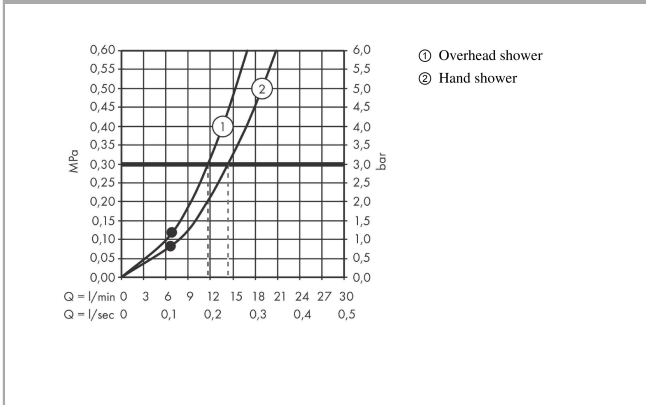

Croma Select S

Showerpipe 280 1jet with thermostat and hand shower Raindance Select S 120 3jet

Finish: **Brushed Black Chrome** Article Number: **26890340**

Product image

Scale drawing

Flowchart