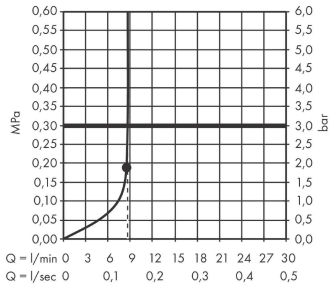

Rainfinity

Overhead shower 250 1jet EcoSmart

Finish: **Matt Black** Article Number: **26229670**

Description

product features

- shower head size: 250 mm
- spray type: PowderRain
- flow rate PowderRain spray at 3 bar: 9 l/min
- function from: 7,4 l/min
- maximum flow rate at 3 bar: 9 l/min
- minimum flow pressure: 1,1 bar
- ball-joint: overhead shower angle (2 x 5°) adjustable
- frame: metal
- material spray disc: aluminium
- spray disc surface: graphite
- overhead shower removable for cleaning
- installation: ceiling or wall, Tool-free assembly and disassembly
- connection thread: G ½
- connection dimension: DN15
- not suitable for continuous flow water heaters

Technology

Design awards

reddot award 2019
best of the best

Product image

Scale drawing

Rainfinity

Overhead shower 250 1jet EcoSmart

Finish: **Matt Black** Article Number: **26229670**

Flowchart

The consumption was measured in combination with the appropriate fittings (thermostat/mixer/in-wall valve) to reflect actual application in practice.