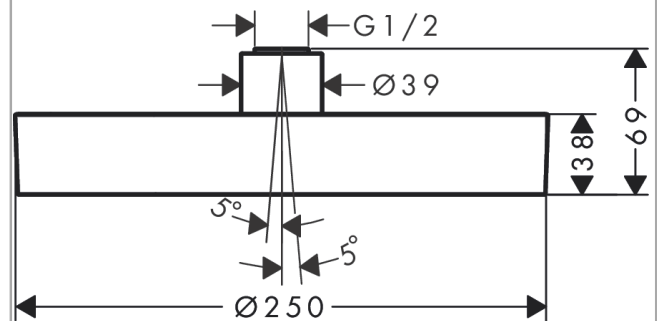

Rainfinity

Overhead shower 250 1jet EcoSmart

Finish: **Matt Black** Article Number: **26229670**

Description

product features

- shower head size: 250 mm
- spray type: PowderRain
- flow rate PowderRain spray at 3 bar: 9 l/min
- function from: 7,4 l/min
- maximum flow rate at 3 bar: 9 l/min
- minimum flow pressure: 1,1 bar
- ball-joint: overhead shower angle (2 x 5°) adjustable
- frame: metal
- material spray disc: aluminium
- spray disc surface: graphite
- overhead shower removable for cleaning
- installation: ceiling or wall, Tool-free assembly and disassembly
- connection thread: G ½
- connection dimension: DN15
- not suitable for continuous flow water heaters

Technology

Design awards

reddot award 2019
best of the best

Product image

Scale drawing

Rainfinity

Overhead shower 250 1jet EcoSmart

Finish: **Matt Black** Article Number: **26229670**

Flowchart

The consumption was measured in combination with the appropriate fittings (thermostat/mixer/in-wall valve) to reflect actual application in practice.