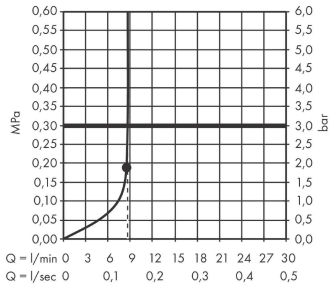

Rainfinity

Overhead shower 250 1jet EcoSmart

Finish: **Brushed Black Chrome** Article Number: **26229340**

Description

product features

- shower head size: 250 mm
- spray type: PowderRain
- flow rate PowderRain spray at 3 bar: 9 l/min
- function from: 7,4 l/min
- maximum flow rate at 3 bar: 9 l/min
- minimum flow pressure: 1,1 bar
- ball-joint: overhead shower angle (2 x 5°) adjustable
- frame: metal
- material spray disc: aluminium
- spray disc surface: graphite
- overhead shower removable for cleaning
- installation: ceiling or wall, Tool-free assembly and disassembly
- connection thread: G ½
- connection dimension: DN15
- not suitable for continuous flow water heaters

Technology

Design awards

reddot award 2019
best of the best

Product image

Scale drawing

Rainfinity

Overhead shower 250 1jet EcoSmart

Finish: **Brushed Black Chrome** Article Number: **26229340**

Flowchart

The consumption was measured in combination with the appropriate fittings (thermostat/mixer/in-wall valve) to reflect actual application in practice.