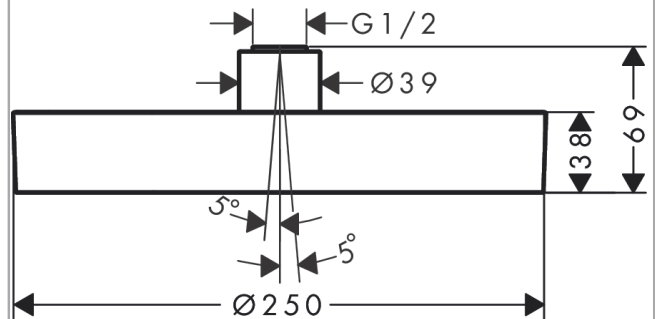

Rainfinity

Overhead shower 250 1jet EcoSmart

Finish: **Brushed Black Chrome** Article Number: **26229340**

Description

product features

- shower head size: 250 mm
- spray type: PowderRain
- flow rate PowderRain spray at 3 bar: 9 l/min
- function from: 7,4 l/min
- maximum flow rate at 3 bar: 9 l/min
- minimum flow pressure: 1,1 bar
- ball-joint: overhead shower angle (2 x 5°) adjustable
- frame: metal
- material spray disc: aluminium
- spray disc surface: graphite
- overhead shower removable for cleaning
- installation: ceiling or wall, Tool-free assembly and disassembly
- connection thread: G ½
- connection dimension: DN15
- not suitable for continuous flow water heaters

Technology

Design awards

reddot award 2019
best of the best

Product image

Scale drawing

Rainfinity

Overhead shower 250 1jet EcoSmart

Finish: **Brushed Black Chrome** Article Number: **26229340**

Flowchart

The consumption was measured in combination with the appropriate fittings (thermostat/mixer/in-wall valve) to reflect actual application in practice.