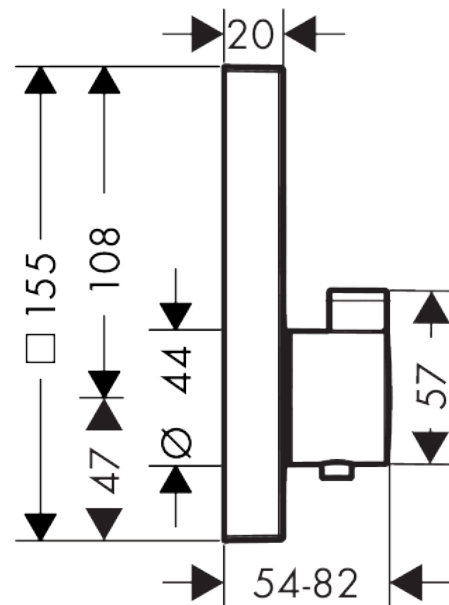

ShowerSelect

Thermostat for concealed installation for 2 functions

Finish: **Brushed Black Chrome** Article Number: **15763340**

Description

product features

- 2 functions
- simultaneous use of several outlets
- Select push-button on/off control for 2 outlets
- thermostat cartridge, Start/stop valve to operate the functions
- flow rate upper outlet: 25 l/min
- flow rate lower outlet: 23 l/min
- flow rate by simultaneous use of all outlets: 29,7 l/min
- maximum flow rate at 3 bar: 29,7 l/min
- min. operating pressure: 1 bar
- max. operating pressure: 10 bar
- Safety stop at 40 °C
- temperature limitation adjustable
- connection type: basic set
- thermostat is delivered with buttons hand shower and Rain large

Technology

Design awards

reddot winner 2020 reddot winner 2021

Product image

Scale drawing

ShowerSelect

Thermostat for concealed installation for 2 functions

Finish: **Brushed Black Chrome** Article Number: **15763340**

Flowchart