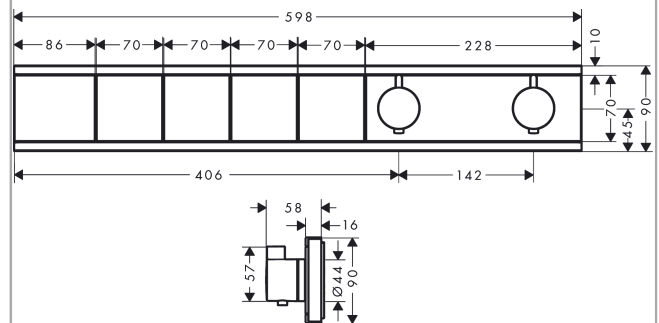

RainSelect

Thermostat for concealed installation for 4 functions

Finish: **Brushed Black Chrome** Article Number: **15382340**

Description

product features

- 4 functions
- simultaneous use of several outlets
- Select push-button on/off control for 4 functions
- depending on volume flow and installation situation approx. 50% flow rate reduction and integrated shut off function
- thermostat cartridge, Start/stop valve to operate the functions
- flow rate per outlet: 26 l/min
- flow rate by simultaneous use of all outlets: 38 l/min
- maximum flow rate at 3 bar: 38 l/min
- min. operating pressure: 1 bar
- max. operating pressure: 10 bar
- Safety stop at 40 °C
- temperature limitation adjustable
- non-return valve
- connection type: basic set
- Thermostat is delivered with buttons handshower, PowderRain, Waterfall, Rain large

Technology

Design awards

Product image

Scale drawing

RainSelect

Thermostat for concealed installation for 4 functions

Finish: **Brushed Black Chrome** Article Number: **15382340**

Installation examples