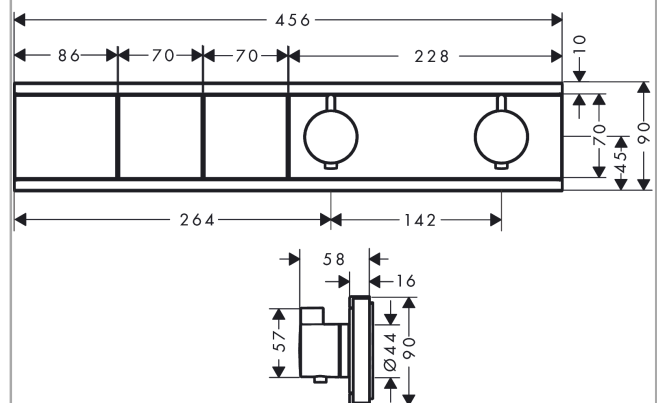

RainSelect
Thermostat for concealed installation for 2 functions
 Finish: **Matt Black** Article Number: **15380670**

Description

product features

- 2 functions
- simultaneous use of several outlets
- Select push-button on/off control for 2 outlets
- depending on volume flow and installation situation approx. 50% flow rate reduction and integrated shut off function
- thermostat cartridge, Start/stop valve to operate the functions
- flow rate per outlet: 26 l/min
- flow rate by simultaneous use of all outlets: 38 l/min
- maximum flow rate at 3 bar: 38 l/min
- min. operating pressure: 1 bar
- max. operating pressure: 10 bar
- Safety stop at 40 °C
- temperature limitation adjustable
- non-return valve
- connection type: basic set
- Thermostat is delivered with buttons handshower and PowderRain

Technology

Design awards

Product image

Scale drawing

RainSelect
Thermostat for concealed installation for 2 functions
 Finish: **Matt Black** Article Number: **15380670**

Flowchart

RainSelect
Thermostat for concealed installation for 2 functions
 Finish: **Matt Black** Article Number: **15380670**