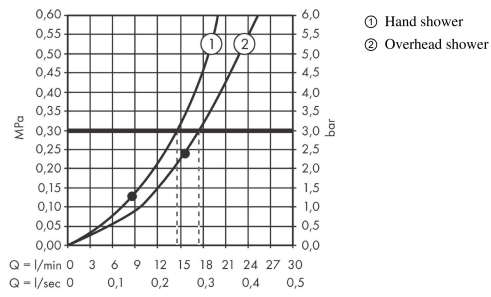

RainSelect
Thermostat for concealed installation for 2 functions
 Finish: **Matt Black** Article Number: **15380670**

Description

product features

- 2 functions
- simultaneous use of several outlets
- Select push-button on/off control for 2 outlets
- depending on volume flow and installation situation approx. 50% flow rate reduction and integrated shut off function
- thermostat cartridge, Start/stop valve to operate the functions
- flow rate per outlet: 26 l/min
- flow rate by simultaneous use of all outlets: 38 l/min
- maximum flow rate at 3 bar: 38 l/min
- min. operating pressure: 1 bar
- max. operating pressure: 10 bar
- Safety stop at 40 °C
- temperature limitation adjustable
- non-return valve
- connection type: basic set
- Thermostat is delivered with buttons handshower and PowderRain

Technology

Design awards

Product image

Scale drawing

RainSelect
Thermostat for concealed installation for 2 functions
 Finish: **Matt Black** Article Number: **15380670**

Flowchart

RainSelect
Thermostat for concealed installation for 2 functions
 Finish: **Matt Black** Article Number: **15380670**