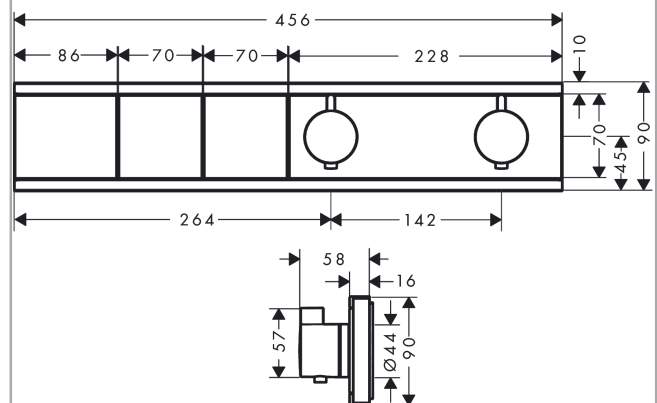

RainSelect

Thermostat for concealed installation for 2 functions

Finish: **Brushed Black Chrome** Article Number: **15380340**

Description

product features

- 2 functions
- simultaneous use of several outlets
- Select push-button on/off control for 2 outlets
- depending on volume flow and installation situation approx. 50% flow rate reduction and integrated shut off function
- thermostat cartridge, Start/stop valve to operate the functions
- flow rate per outlet: 26 l/min
- flow rate by simultaneous use of all outlets: 38 l/min
- maximum flow rate at 3 bar: 38 l/min
- min. operating pressure: 1 bar
- max. operating pressure: 10 bar
- Safety stop at 40 °C
- temperature limitation adjustable
- non-return valve
- connection type: basic set
- Thermostat is delivered with buttons handshower and PowderRain

Technology

Design awards

Product image

Scale drawing

RainSelect

Thermostat for concealed installation for 2 functions

Finish: **Brushed Black Chrome** Article Number: **15380340**

Flowchart

RainSelect
Thermostat for concealed installation for 2 functions
 Finish: **Brushed Black Chrome** Article Number: **15380340**

Installation examples

RainSelect
 1531018X / 15380XXX