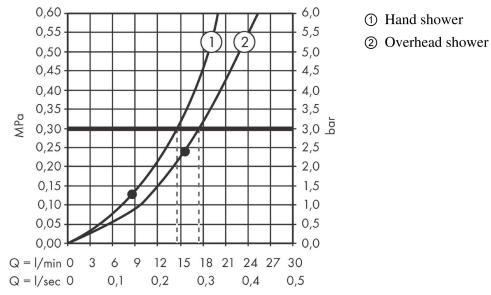

RainSelect

Thermostat for concealed installation for 2 functions

Finish: **Brushed Black Chrome** Article Number: **15380340**

Description

product features

- 2 functions
- simultaneous use of several outlets
- Select push-button on/off control for 2 outlets
- depending on volume flow and installation situation approx. 50% flow rate reduction and integrated shut off function
- thermostat cartridge, Start/stop valve to operate the functions
- flow rate per outlet: 26 l/min
- flow rate by simultaneous use of all outlets: 38 l/min
- maximum flow rate at 3 bar: 38 l/min
- min. operating pressure: 1 bar
- max. operating pressure: 10 bar
- Safety stop at 40 °C
- temperature limitation adjustable
- non-return valve
- connection type: basic set
- Thermostat is delivered with buttons handshower and PowderRain

Technology

Design awards

Product image

Scale drawing

RainSelect

Thermostat for concealed installation for 2 functions

Finish: **Brushed Black Chrome** Article Number: **15380340**

Flowchart