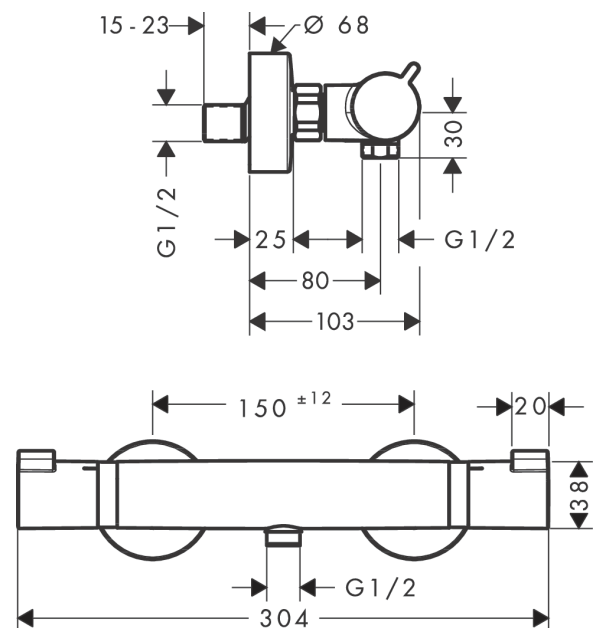

Ecostat Comfort
Shower thermostat for exposed installation
 Finish: **Matt Black** Article Number: **13116670**

Description

product features

- 1 function
- EcoStop button limits the water consumption to 10 l/min
- thermostat cartridge, ceramic valve 180°
- maximum flow rate at 3 bar: 17 l/min
- min. operating pressure: 1 bar
- max. operating pressure: 10 bar
- Safety stop at 40 °C
- temperature limitation adjustable
- non-return valve
- with silencer
- suitable for continous flow water heaters
- material handles: metal
- centre distance: 150 ± 12 mm
- connection dimension: DN15
- connection type: S-connections, G 1/2
- dirt filter included

Technology

Design awards

Product image

Scale drawing

Ecostat Comfort
Shower thermostat for exposed installation
 Finish: **Matt Black** Article Number: **13116670**

Flowchart