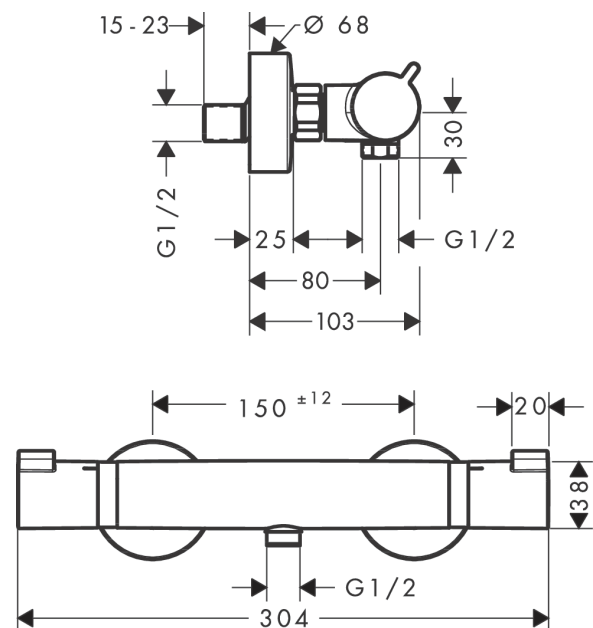

Ecostat Comfort

Shower thermostat for exposed installation

Finish: **Brushed Black Chrome** Article Number: **13116340**

Description

product features

- 1 function
- EcoStop button limits the water consumption to 10 l/min
- thermostat cartridge, ceramic valve 180°
- maximum flow rate at 3 bar: 17 l/min
- min. operating pressure: 1 bar
- max. operating pressure: 10 bar
- Safety stop at 40 °C
- temperature limitation adjustable
- non-return valve
- with silencer
- suitable for continuous flow water heaters
- material handles: metal
- centre distance: 150 ± 12 mm
- connection dimension: DN15
- connection type: S-connections, G 1/2
- dirt filter included

Technology

Design awards

Product image

Scale drawing

Ecostat Comfort

Shower thermostat for exposed installation

Finish: **Brushed Black Chrome** Article Number: **13116340**

Flowchart