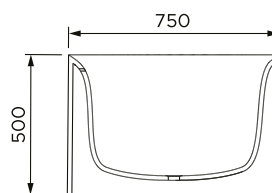

### Technical specifications

**Length**

1620 mm  
64 inches

**Weight**

97 kilograms  
214 pounds

**Width**

750 mm  
30 inches

**Water capacity**

160 litres  
42 gallons

**Height**

500 mm  
20 inches

**Built in overflow**

Yes

**Product finish:** Euro Silk Matte

**Available in 9 colours**

Our colours permeate throughout