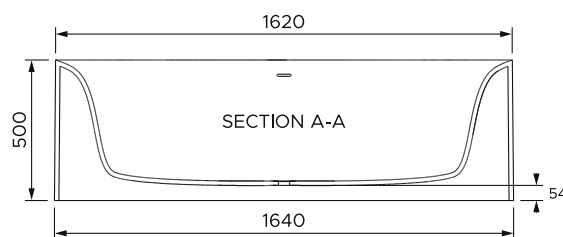

### Technical specifications

**Length**

1620 mm  
64 inches

**Weight**

97 kilograms  
214 pounds

**Width**

750 mm  
30 inches

**Water capacity**

160 litres  
42 gallons

**Height**

500 mm  
20 inches

**Built in overflow**

Yes

**Product finish:** Euro Silk Matte

**Available in 9 colours**

Our colours permeate throughout