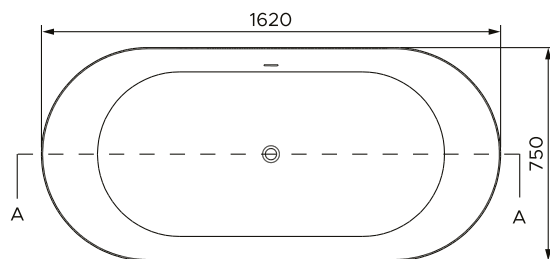

### Technical specifications

**Length**

1620 mm  
64 inches

**Weight**

97 kilograms  
214 pounds

**Width**

750 mm  
30 inches

**Water capacity**

160 litres  
42 gallons

**Height**

500 mm  
20 inches

**Built in overflow**

Yes

**Product finish:** Euro Silk Matte

**Available in 9 colours**

Our colours permeate throughout