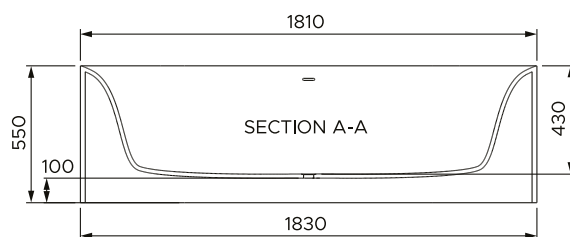

OMINA

Technical specifications

Length

1810 mm
71 inches

Weight

126 kilograms
278 pounds

Width

796 mm
31 inches

Water capacity

180 litres
48 gallons

Height

550 mm
22 inches

Built in overflow

Yes

Product finish: Euro Silk Matte

Available in 9 colours