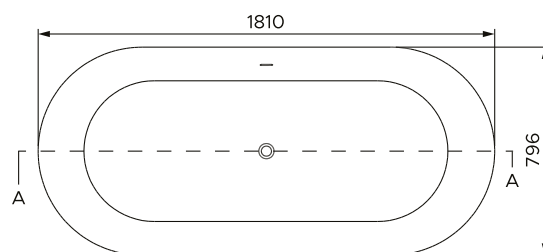

OMINA

Technical specifications

Length

1810 mm
71 inches

Weight

126 kilograms
278 pounds

Width

796 mm
31 inches

Water capacity

180 litres
48 gallons

Height

550 mm
22 inches

Built in overflow

Yes

Product finish: Euro Silk Matte

Available in 9 colours