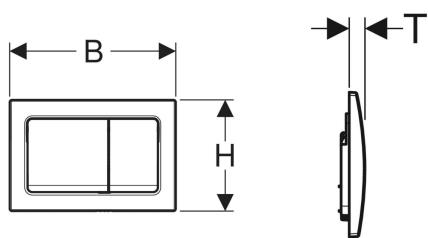

Geberit Alpha30 actuator plate for dual flush

Example image

Application purposes

- For flush actuation with Alpha concealed cisterns

Characteristics

- Top/front actuation

Scope of delivery

- 2 actuator rods

Technical data

Actuation force max.

| 20 N

- Fastening material

Art. no.	Colour / surface	Material designation	B	H	T
115.055.11.1	white	Plastic	21.3 cm	14.2 cm	1.6 cm
115.055.14.1	black matt	Plastic	21.3 cm	14.2 cm	1.6 cm
115.055.21.1	bright chrome-plated	Plastic	21.3 cm	14.2 cm	1.6 cm
115.055.46.1	matt chrome-plated	Plastic	21.3 cm	14.2 cm	1.6 cm