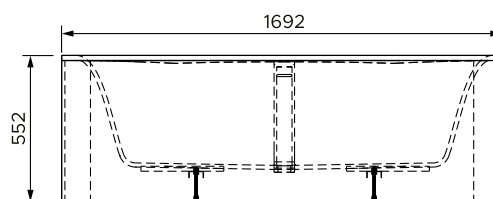

OMINA

CORNER

Technical specifications

Length

1692 mm
67 inches

Width

802 mm
32 inches

Height

552 mm
22 inches

Weight

95 kilograms
209 pounds

Water capacity

160 litres
42 gallons

Built in overflow

Yes

Product finish: Euro Silk Matte

Available in right-hand side and left-hand side

SECTION A-A