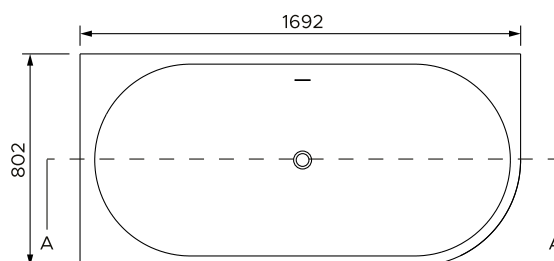

OMINA

CORNER

Technical specifications

Length

1692 mm
67 inches

Width

802 mm
32 inches

Height

552 mm
22 inches

Weight

95 kilograms
209 pounds

Water capacity

160 litres
42 gallons

Built in overflow

Yes

Product finish: Euro Silk Matte

Available in right-hand side and left-hand side

SECTION A-A