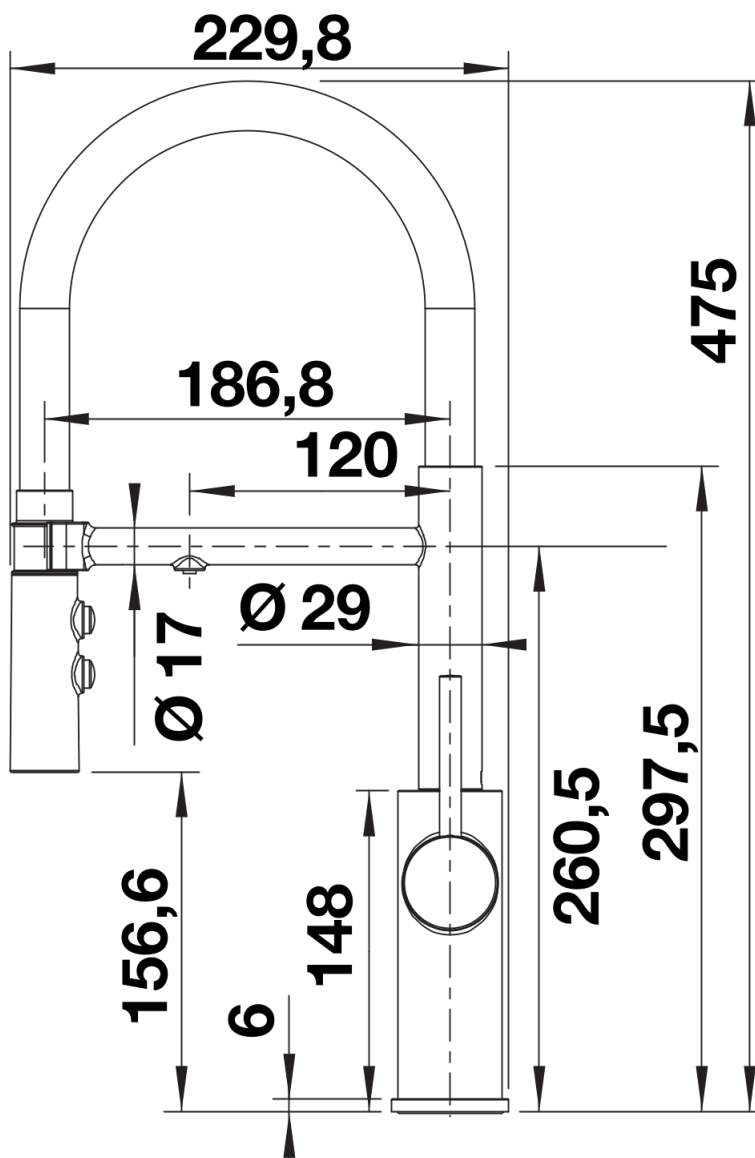

## Scope of supply

---

- 360° swivel spout for greater reach
- Ø 35 mm tap hole required
- Ceramic valve and disk cartridge
- Patented jet regulator for markedly reduced scaling
- Spray made of plastic
- Magnetized handspray holder for ease of use
- Black hose made of silicone
- Flexible connector pipes, 700 mm long and  $\frac{3}{8}$ " nut
- Stabilisation plate to increase the stability of the tap when fitted in stainless steel sinks
- With non-return valve and thus guaranteed against reflux in accordance with EN 1717
- Filter system not included

## Details

---

Side view hand gear 2D

Side view