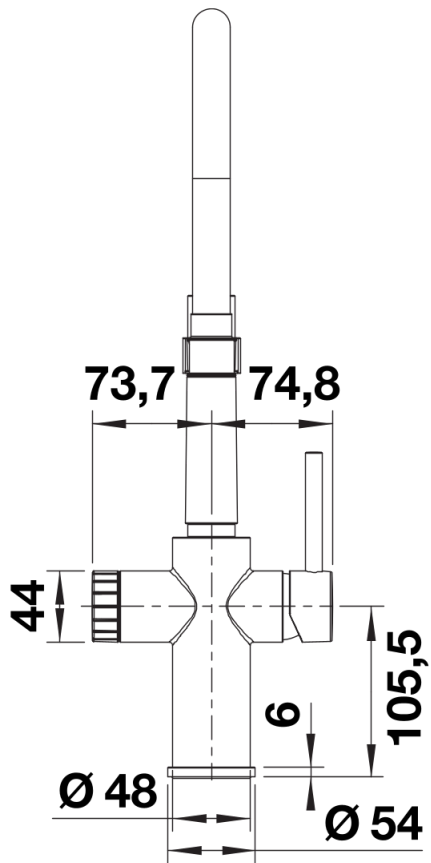

## Product information sheet CATRIS-S Flexo Filter

Item no. 526706

## Scope of supply

---

- 360° swivel spout for greater reach
- Ø 35 mm tap hole required
- Ceramic valve and disk cartridge
- Patented jet regulator for markedly reduced scaling
- Spray made of plastic
- Magnetized handspray holder for ease of use
- Black hose made of silicone
- Flexible connector pipes, 700 mm long and  $\frac{3}{8}$ " nut
- Stabilisation plate to increase the stability of the tap when fitted in stainless steel sinks
- With non-return valve and thus guaranteed against reflux in accordance with EN 1717
- Filter system not included

## Details

---

Side view hand gear 2D

Side view