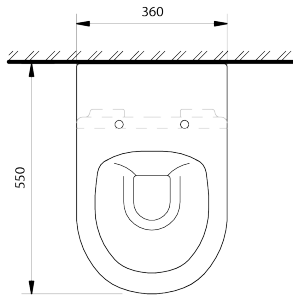

Product Name
SUITE EURO CONC/CIST S/LINE SEAT BLANCO

Code Exclusivity
YTEU016A OME

PRODUCT SHEET

PRODUCT SUMMARY

TYPE	TOILETS
SIZE	550mm (L) x 360mm (W) x 420mm (H)
FEATURES	CONCEALED CISTERN,SLIMLINE SEAT,CLOSED RIM
PIECES PER PALLET	6
WEIGHT PER PIECE	31,8 KG
PHASE	ACTIVE

COLOUR OPTIONS

File Types Available:

TOP VIEW

FRONT VIEW

SIDE VIEW

Important Disclaimer

Image colours may differ from the actual piece due to screen calibration variations. Sizes are in millimeters and indicative. Drawings depict nominal sizes, which may slightly vary due to manufacturing processes or materials.