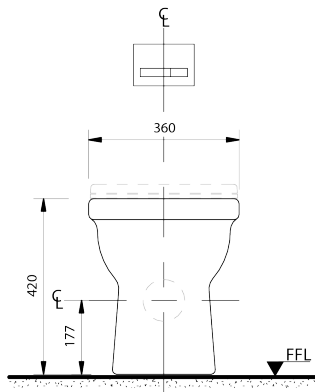

Product Name
SUITE EURO CONC/CIST S/LINE SEAT BLANCO

Code Exclusivity
YTEU016A OME

PRODUCT SHEET

PRODUCT SUMMARY

TYPE	TOILETS
SIZE	550mm (L) x 360mm (W) x 420mm (H)
FEATURES	CONCEALED CISTERN,SLIMLINE SEAT,CLOSED RIM
PIECES PER PALLET	6
WEIGHT PER PIECE	31,8 KG
PHASE	ACTIVE

COLOUR OPTIONS

File Types Available:

TOP VIEW

FRONT VIEW

SIDE VIEW

Important Disclaimer

Image colours may differ from the actual piece due to screen calibration variations. Sizes are in millimeters and indicative. Drawings depict nominal sizes, which may slightly vary due to manufacturing processes or materials.