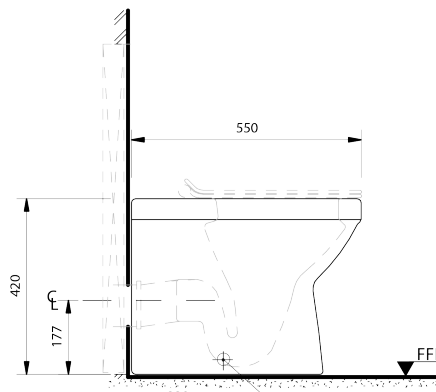

Product Name
SUITE EURO CONC/CIST S/LINE SEAT BLANCO

Code Exclusivity
YTEU016A OME

PRODUCT SHEET

PRODUCT SUMMARY

TYPE	TOILETS
SIZE	550mm (L) x 360mm (W) x 420mm (H)
FEATURES	CONCEALED CISTERN,SLIMLINE SEAT,CLOSED RIM
PIECES PER PALLET	6
WEIGHT PER PIECE	31,8 KG
PHASE	ACTIVE

COLOUR OPTIONS

File Types Available:

TOP VIEW

FRONT VIEW

SIDE VIEW

Important Disclaimer

Image colours may differ from the actual piece due to screen calibration variations. Sizes are in millimeters and indicative. Drawings depict nominal sizes, which may slightly vary due to manufacturing processes or materials.