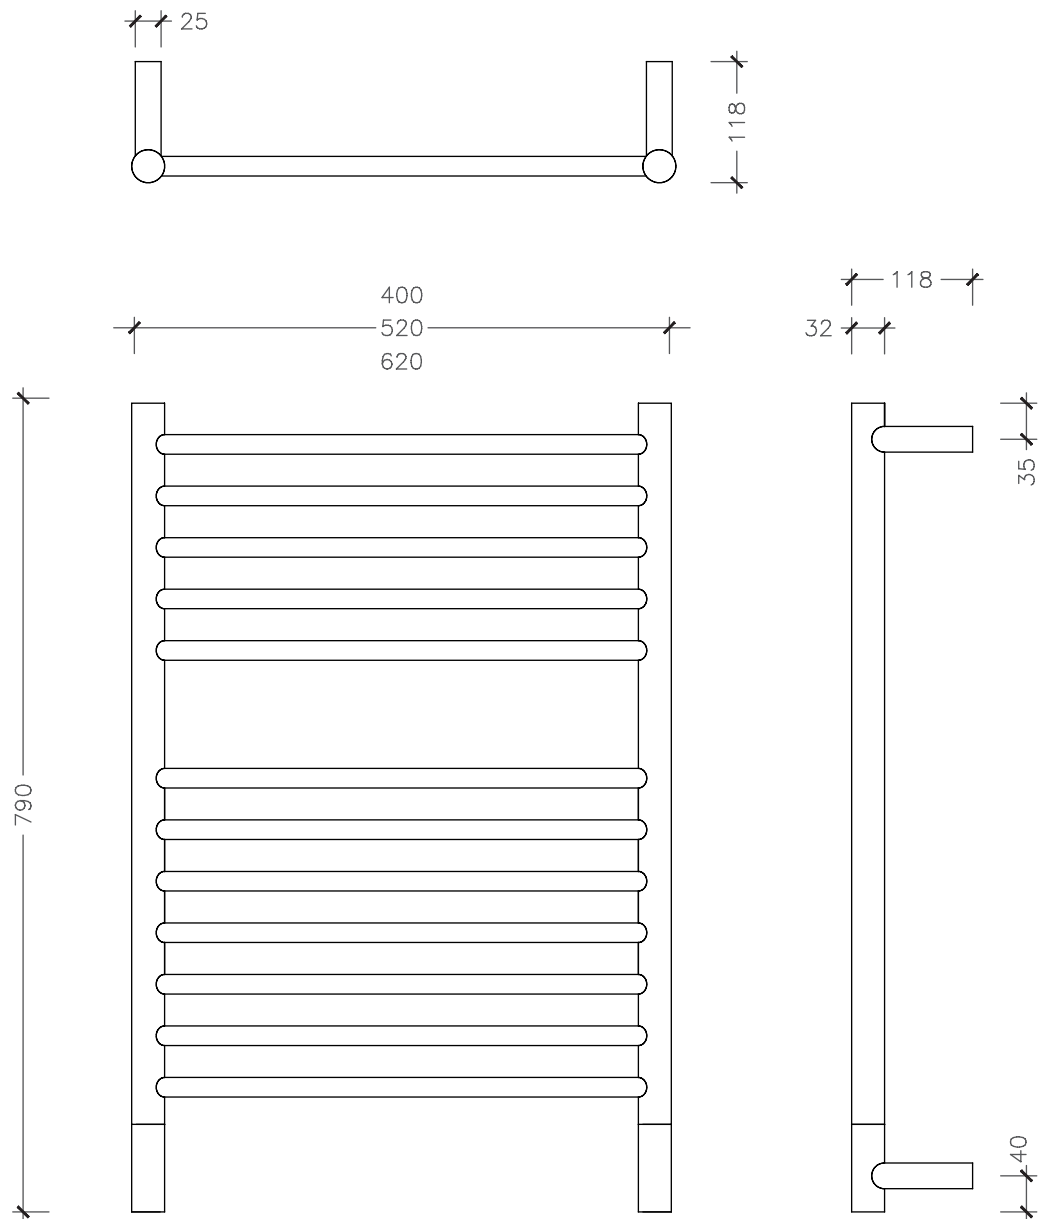

Electric

Easy to Install

Zone 1 Safe

Fluid Filled

Energy Efficient

100% Stainless Steel

International Quality

The Electrical Outlet (EO) is through either the bottom left or right hand bracket, 40mm up from the bottom of the rail. The EO is to be specified at time of confirming the order.

**SIZE OPTIONS
HEIGHT x WIDTH**

790 x 400mm

790 x 520mm

790 x 620mm

**ELECTRIC
POLISHED**

100 watts

135 watts

135 watts

**ELECTRIC
COATED**

120 watts

150 watts

150 watts