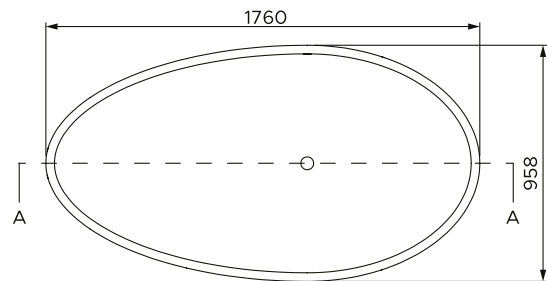

GIOCOSO

Technical specifications

Length

1760 mm
69 inches

Weight

93 kilograms
205 pounds

Width

958 mm
38 inches

Water capacity

180 litres
48 gallons

Height

510 mm
20 inches

Built in overflow

Yes

Product finish: Euro Silk Matte or Gloss

Available in 9 colours

Our colours permeate throughout

Matching CIAN® basin.

Giocoso Basin