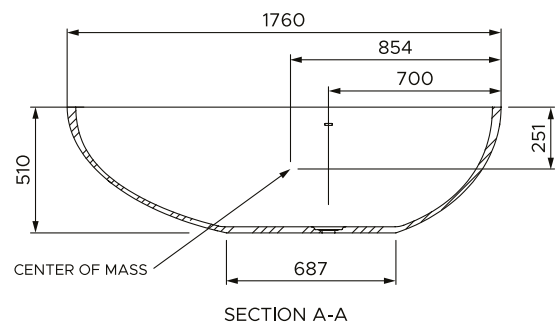

GIOCOSO

Technical specifications

Length

1760 mm
69 inches

Weight

93 kilograms
205 pounds

Width

958 mm
38 inches

Water capacity

180 litres
48 gallons

Height

510 mm
20 inches

Built in overflow

Yes

Product finish: Euro Silk Matte or Gloss

Available in 9 colours

Our colours permeate throughout

Matching CIAN® basin.

Giocoso Basin