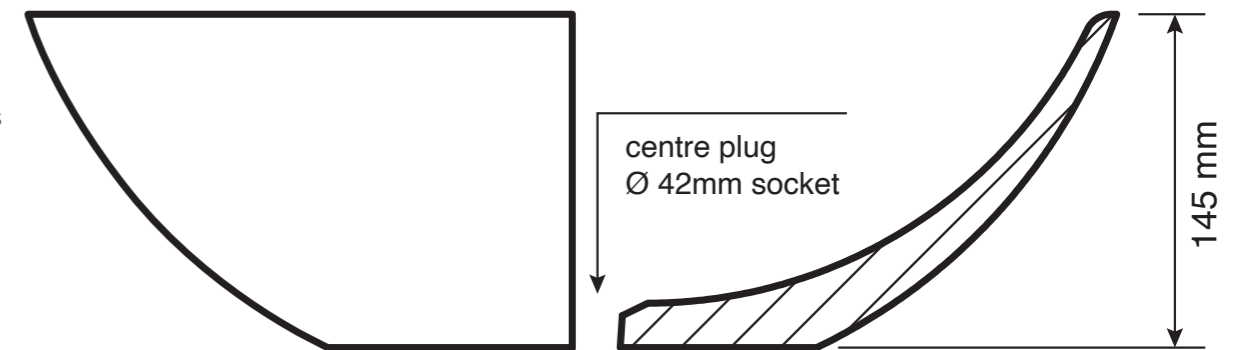

Etienne

The Darling Basin

Where Tranquility meets Adventure

Inspired by the picturesque town of Darling, South Africa, where the golden sun kisses the glowing wildflowers, and the tales of a legend's motorcycling adventures weave through the breeze, emerges a basin like no other – The Darling Basin.

Step into the latest of Etienne Basins, The Darling Basin, and surrender to a world where tranquility takes centre stage. Crafted with meticulous attention to detail, this basin is not just a vessel of water but a sanctuary for the weary adventurer. Immerse your hands in the warm embrace of water that will remind you of the welcoming West Coast landscape.

Each product is backed by a 25 year manufacturers warranty.

L 480MM X W 345MM X H 145MM

Centre Plug: 42mm PVC Socket

Product Properties

-  DURABLE
-  UV STABLE
-  EASY TO CLEAN
-  REPAIRABLE
-  SCRATCH RESISTANT
-  NON POROUS
-  STAIN RESISTANT
-  MOULD RESISTANT