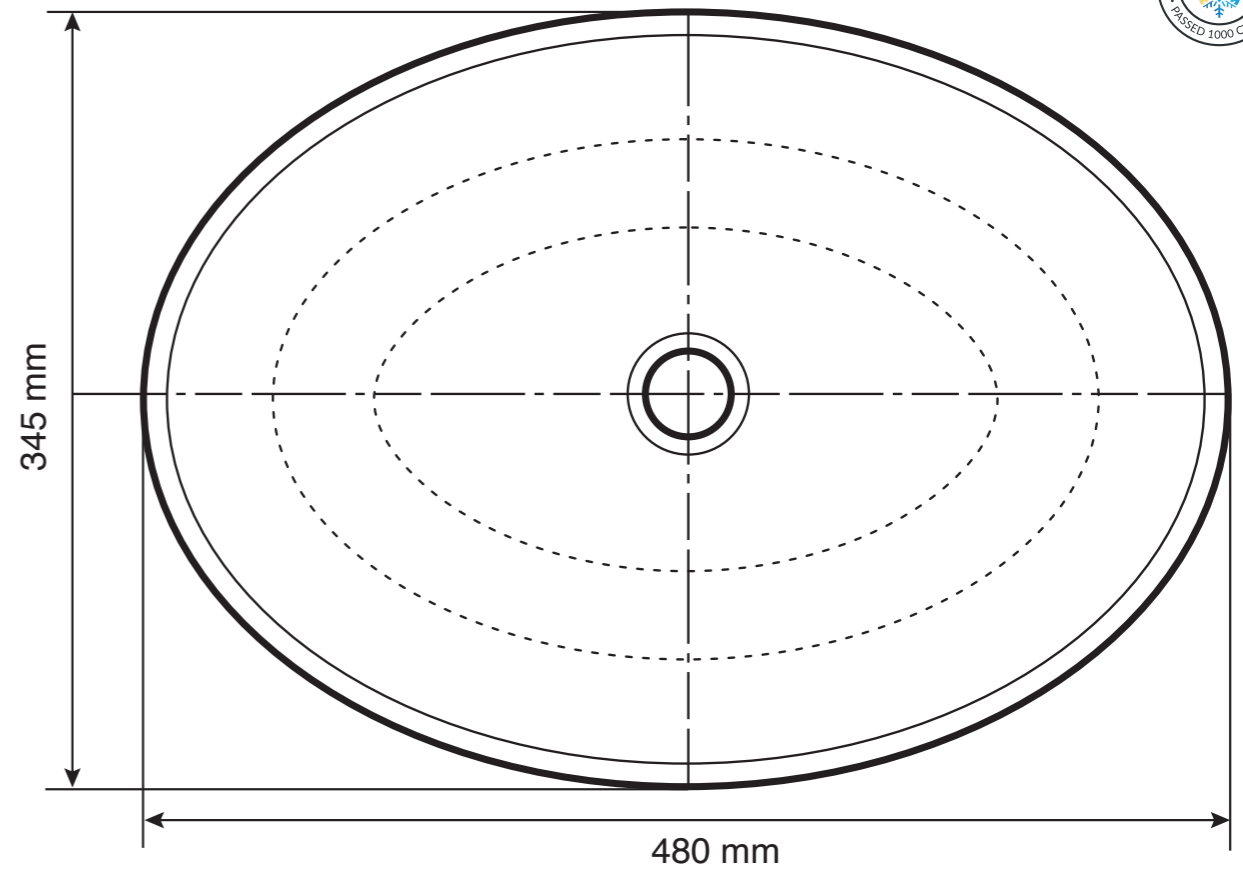

Each product is backed by a 25 year manufacturers warranty.

L 480MM X W 345MM X H 145MM

Centre Plug: 42mm PVC Socket

Product Properties

-  DURABLE
-  UV STABLE
-  EASY TO CLEAN
-  REPAIRABLE
-  SCRATCH RESISTANT
-  NON POROUS
-  STAIN RESISTANT
-  MOULD RESISTANT