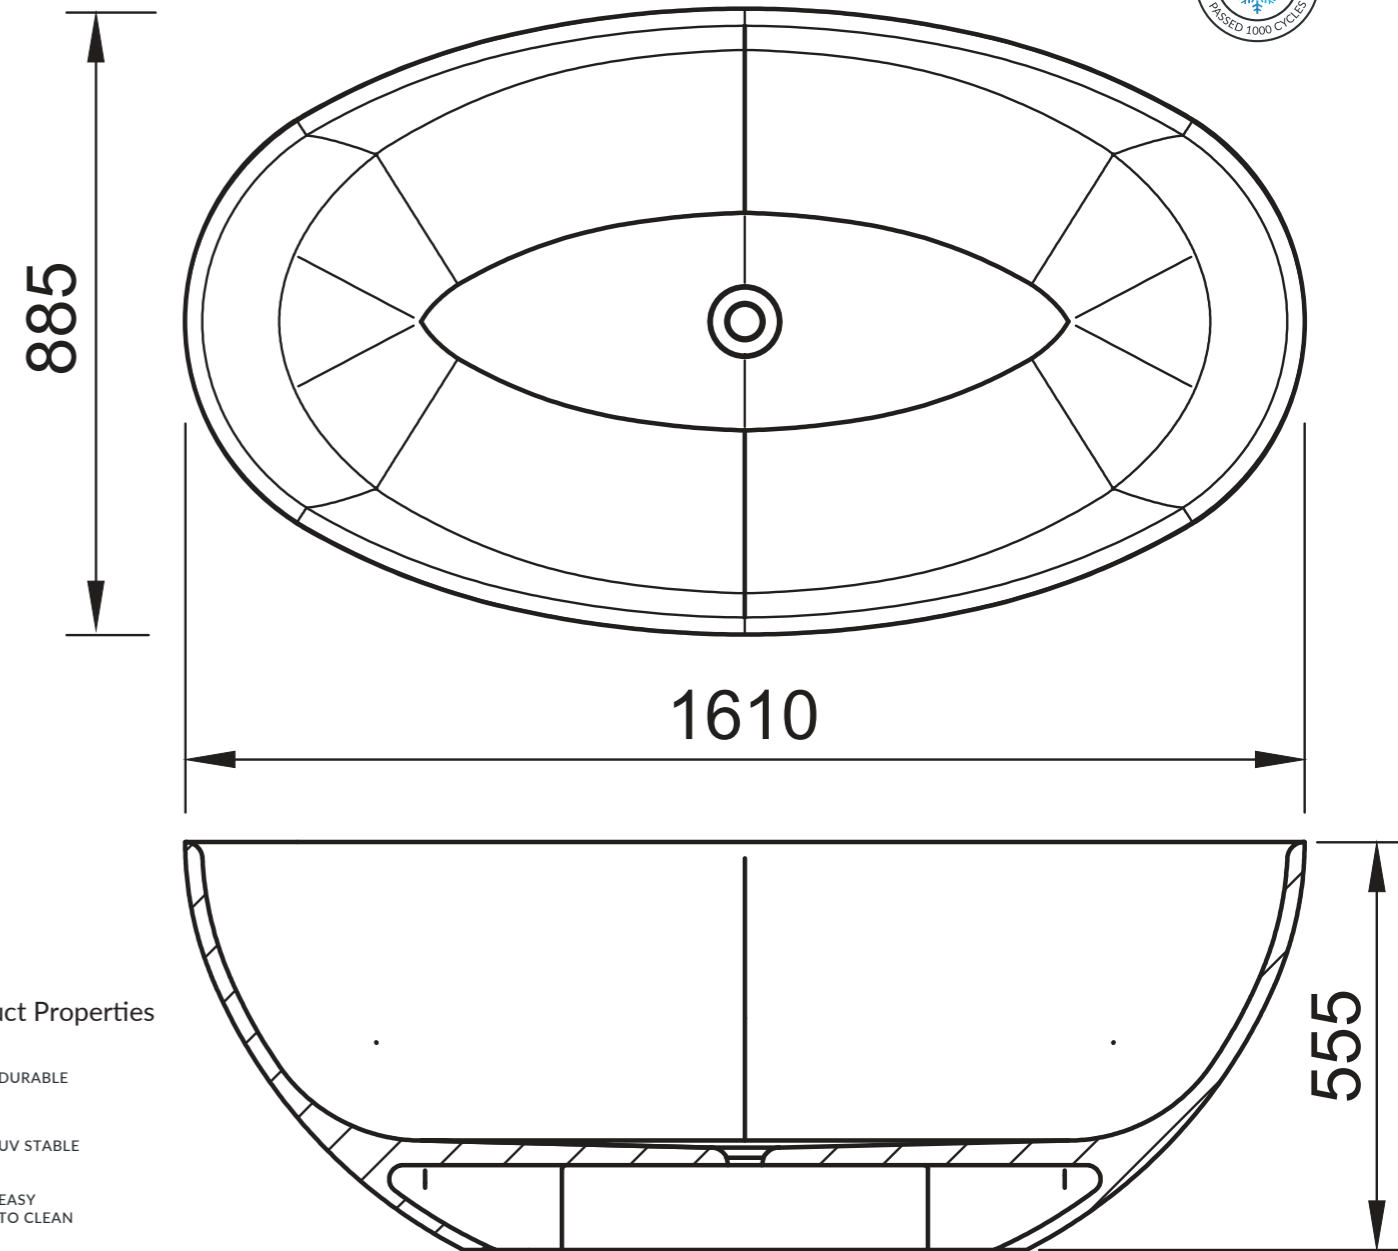

Each product is backed by a 25 year manufacturers warranty.

L 1610MM X W 885MM X H 555MM

Freestanding Bath - Base Dimensions: 860 x 440 mm

Centre Plug: 50mm PVC Socket

Product Properties

- DURABLE
- UV STABLE
- EASY TO CLEAN
- REPAIRABLE
- SCRATCH RESISTANT
- NON POROUS
- STAIN RESISTANT
- MOULD RESISTANT