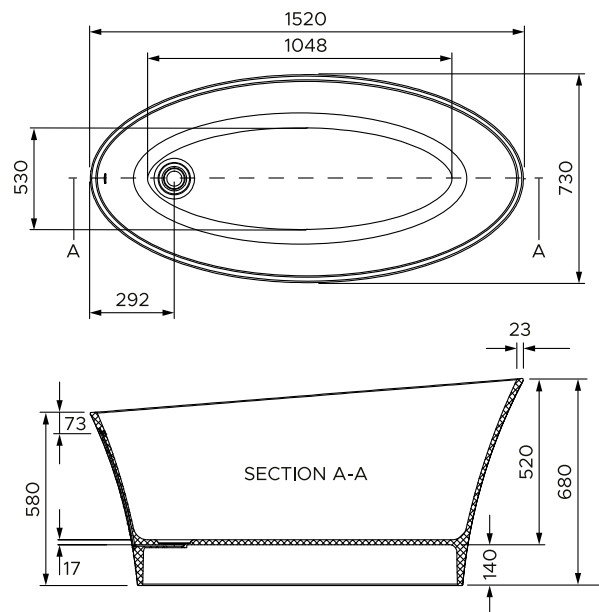

CIANTI

Technical specifications

Length

1520 mm
60 inches

Weight

84 kilograms
185 pounds

Width

730 mm
29 inches

Water capacity

190 litres
50 gallons

Height

580 / 680 mm
23 / 27 inches

Built in overflow

Yes

Product finish: Euro Silk Matte or Gloss

Available in 9 colours