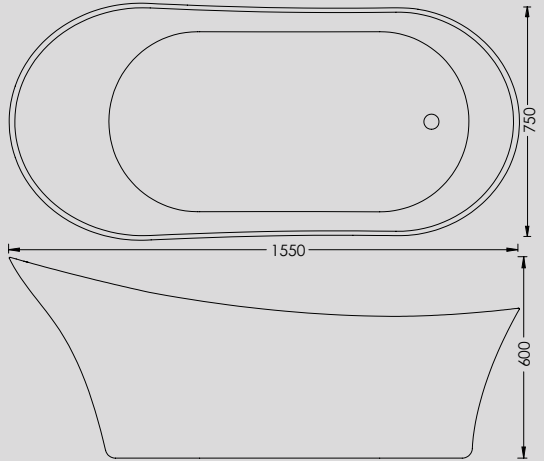

## Product Information

Description:  
Florio One Piece Bath

Material  
Cross linked acrylic

Dimensions:  
1550 mm x 750 mm x 600 mm

White

Pearl