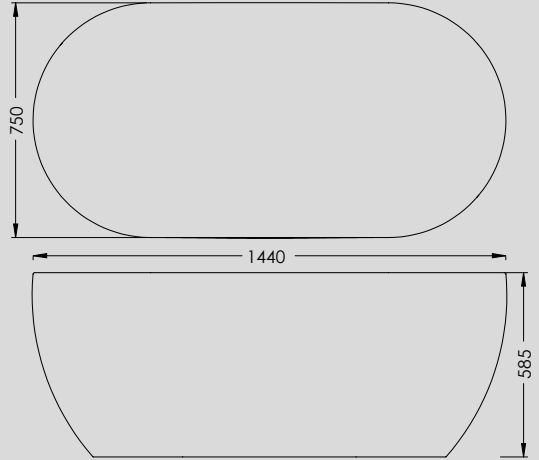

# ZALA

*For such a space saving bath, the Zala bath overflows with style and class.*

## Product Information

Description:  
Zala One Piece Bath

Material  
Cross linked acrylic

Dimensions:  
1440 mm x 750 mm x 585 mm

Black

Grey

Red

Silver