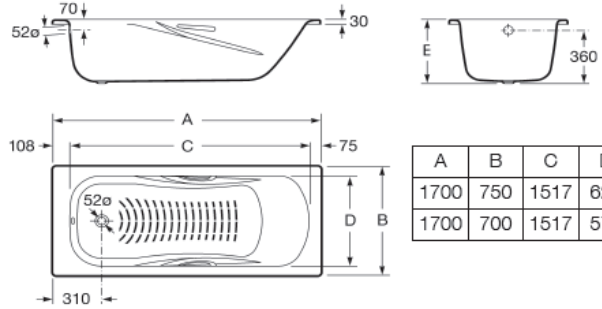

PRINCESS

Rectangular steel bath with anti-slip base

DIMENSIONS

Length 1700 mm
 Width 700 mm
 Height 430 mm

COLOURS AND FINISHES

00 White

TECHNICAL DRAWINGS

FEATURES

- Anti-slip type: Added
- Capacity (people): 1
- Drain: Not included
- Installation legs: Optional legs
- Installation structure: Naked
- Installation type: Drop-in, With front panel
- Internal height (mm): 420
- Internal length (mm): 1517
- Internal width (mm): 620
- Material: Steel
- Shape: Rectangular
- Sound insulation
- Water capacity to overflow (l): 215