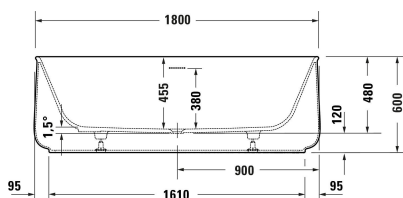

Bathtub # 70046300000000

|< 1800 mm >|

Bathtub	Dimension	Weight	Order number
Oval, Type of installation: Freestanding, Seamless panel, White Matt, Polymer cast, DuroCast Plus, Number of backrests: 2, Incl. support frame, Incl. waste and overflow, Overflow: Yes, Waste outlet position: Middle, Overflow position: Middle, Capacity: 366 l, Internal depth: 456 mm			
Colors			
00 White Alpin			
Variant			
		138.200 kg	70046300000000

All drawings contain the necessary measurements which are subject to standard tolerances. They are stated in mm and are non-binding. Exact measurements, in particular for customised installation scenarios, can only be taken from the finished piece.