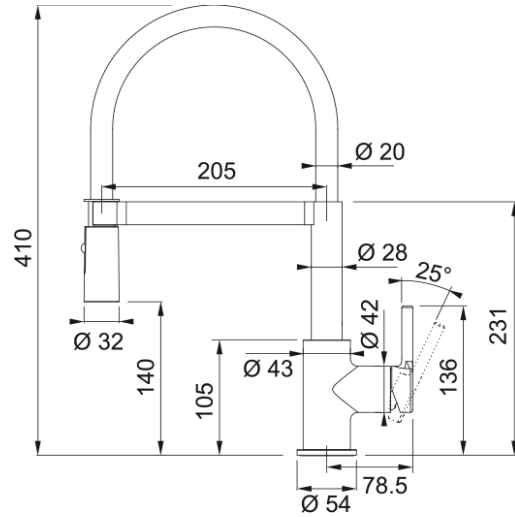

Lina Semi-Pro Chrome/ Grey Mixer | 115.0626.087

Product Information

Spout version	S - semi-professional
Color	Bi-chrome/grey
Type of material	Brass
Flexible pullout hose material	Silicon grey
Shower material	ABS plastic

Dimensions

Tap hole diameter	35 mm
Cartridge dimension	35 mm
Height overall	410.0

Installation

Fixation type	shank
Water supply hose connection	3/8"
Water supply hose length	450 mm

Product specifications

Pressure	High Pressure
Version	Spray
Tap operation	side lever
Tap rotation	360°