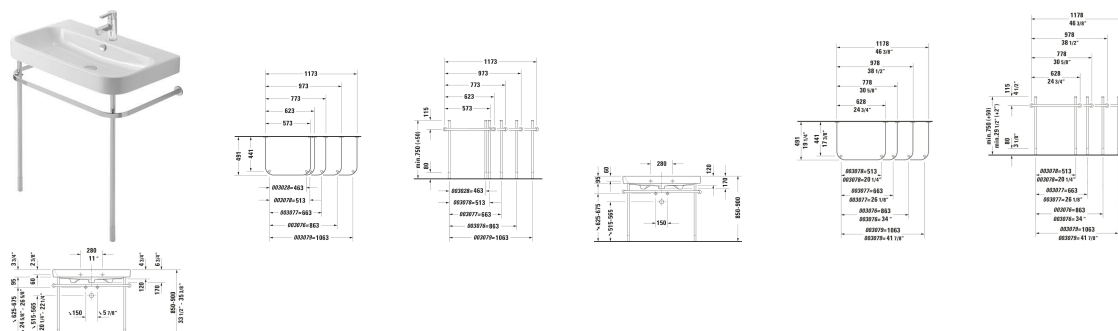

Metal console # 0030761000

| < 973 mm > |

Metal console	Dimension	Weight	Order number
Chrome, Type of mounting: Floorstanding, Wall installation, Height with feet: 50 mm, Incl. mounting material: Yes, Reversible: No, Incl. towel rail: Yes			
Colors			
10 Chrome			
Variant			
Chrome Polished		3.600 kg	0030761000
Suitable products			
Washbasin Rectangular, Number of washing areas: 1 Middle, Tap hole platform: Yes, Overflow: Yes, Incl. overflow clip, Underside glazed, Back side glazed: No, 1000 mm, 1000 x 505 mm	1000 x 505 mm		231810

All drawings contain the necessary measurements which are subject to standard tolerances. They are stated in mm and are non-binding. Exact measurements, in particular for customised installation scenarios, can only be taken from the finished piece.