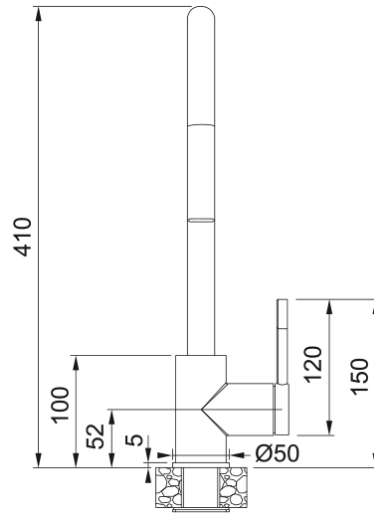

Saturn Retractable Stainless Steel | 115.0710.211

Product Information

Spout version	J - spout
Color	Stainless steel
Type of material	Stainless steel 304
Flexible pullout hose material	Nylon black
Shower material	stainless steel

Dimensions

Tap hole diameter	35 mm
Cartridge dimension	35 mm

Installation

Fixation type	shank
Water supply hose connection	1/2"
Water supply hose length	450 mm

Product specifications

Pressure	High Pressure
Version	Pull out spray
Tap operation	side lever
Tap rotation	360°