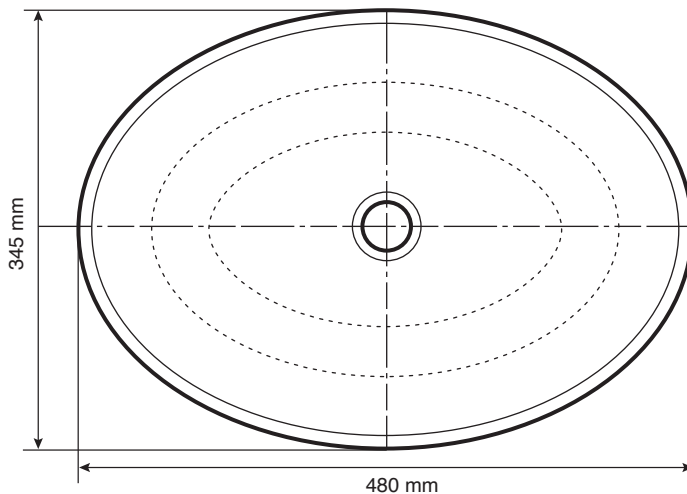

Darling Freestanding Basin

Top View

Front View

DIMENSIONS

L 480mm x W 345mm x H 145mm

Product Properties

 DURABLE	 SCRATCH RESISTANT
 UV STABLE	 NON POROUS
 EASY TO CLEAN	 STAIN RESISTANT
 REPAIRABLE	 MOULD RESISTANT