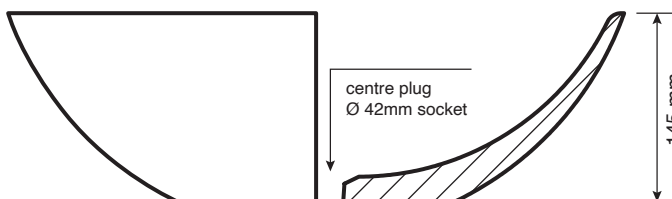

Darling Freestanding Basin

Top View

Front View

DIMENSIONS

L 480mm x W 345mm x H 145mm

Product Properties

 DURABLE	 SCRATCH RESISTANT
 UV STABLE	 NON POROUS
 EASY TO CLEAN	 STAIN RESISTANT
 REPAIRABLE	 MOULD RESISTANT