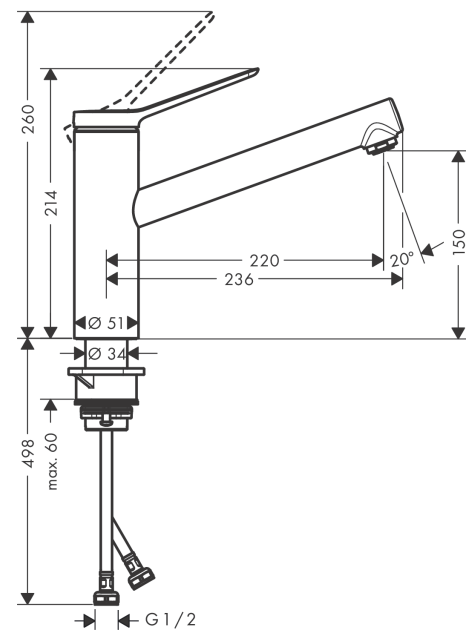

Zesis M33

Single lever kitchen mixer 150, 1jet

Finish: **Matt Black** Article Number: **74802673**

Description

product features

- ComfortZone 150
- swivel range adjustable in 3 steps 60°, 110° or 360°
- normal spray
- connection dimension: DN15
- ceramic cartridge
- connection type: G 3/8 connections
- temperature limitation adjustable
- suitable for continuous flow water heaters

Technology

Design awards

Product image

Scale drawing

Flowchart