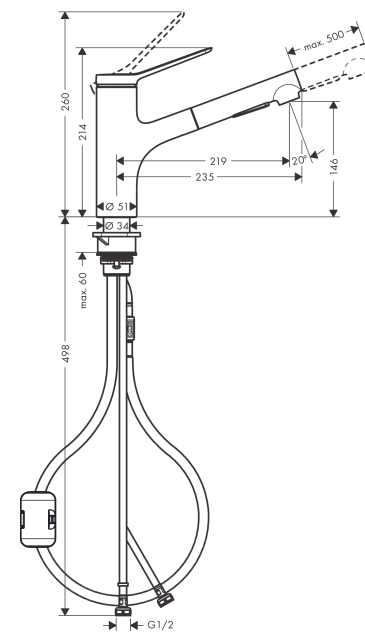

Zesis M33

Single lever kitchen mixer 150, pull-out spray, 2jet

Finish: **Matt Black** Article Number: **74800673**

Description

product features

- ComfortZone 150
- swivel range 150°
- laminar spray, shower spray
- lockable shower spray, spray returns through pressing spray diverter and spray returns automatically through handle closing
- quick connect hose
- connection dimension: DN15
- ceramic cartridge
- connection type: G 3/8 connections
- temperature limitation adjustable
- integrated non-return valve
- suitable for continuous flow water heaters
- extension length up to 50 cm

Technology

Design awards

Product image

Scale drawing

Zesis M33

Single lever kitchen mixer 150, pull-out spray, 2jet

Finish: **Matt Black** Article Number: **74800673**

Flowchart