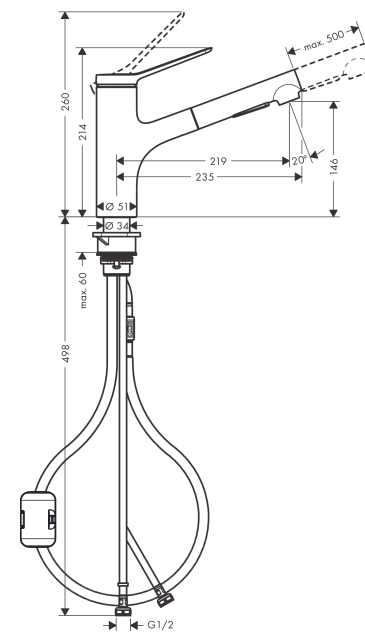

Zesis M33

Single lever kitchen mixer 150, pull-out spray, 2jet

Finish: **Chrome** Article Number: **74800003**

Description

product features

- ComfortZone 150
- swivel range 150°
- laminar spray, shower spray
- lockable shower spray, spray returns through pressing spray diverter and spray returns automatically through handle closing
- quick connect hose
- connection dimension: DN15
- ceramic cartridge
- connection type: G 3/8 connections
- temperature limitation adjustable
- integrated non-return valve
- suitable for continuous flow water heaters
- extension length up to 50 cm

Technology

Design awards

Product image

Scale drawing

Zesis M33

Single lever kitchen mixer 150, pull-out spray, 2jet

Finish: **Chrome** Article Number: **74800003**

Flowchart