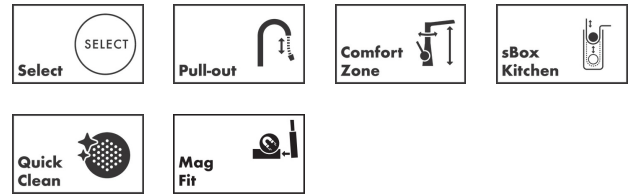

Aquno Select M81

Single lever kitchen mixer 170, pull-out spout, 3 jet, sBox

Finish: **Stainless Steel Finish** Article Number: **73831803**

Description

product features

- consists of: single lever kitchen mixer, hose box, multifunctional strainer
- ComfortZone 170
- swivel range adjustable in 3 steps 60°, 110° or 150°
- laminar spray and shower spray, SatinFlow
- change between SatinFlow and pull-out spray at the touch of a button
- lockable shower spray, spray returns through pressing spray diverter
- MagFit magnetic shower support
- connection dimension: DN15
- ceramic cartridge
- connection type: G 3/8 connections
- integrated non-return valve
- not suitable for continuous flow water heaters
- sBox for quiet, smooth and protected hose guidance in the cabinet, under the countertop
- tap hole with \varnothing 35 mm required, recommendation: the middle of tap hole drilling should be max. 50 mm from the back side of of the bowl

Technology

Design awards

Product image

Scale drawing