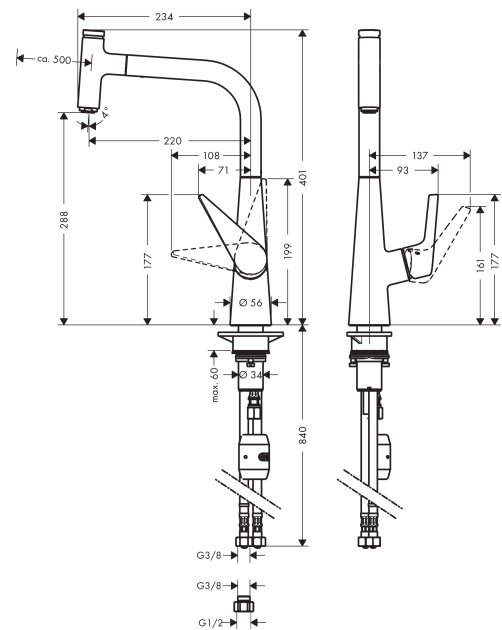

Talis Select M51
Single lever kitchen mixer 300, pull-out spout, 1jet
 Finish: **Chrome** Article Number: **72821003**

Description

product features

- ComfortZone 300
- swivel range adjustable in 2 steps to 110° or 150°
- normal spray
- Select button for a comfortable start/stop of the water flow
- MagFit magnetic shower support
- connection dimension: DN15
- maximum flow rate at 3 bar: 8,4 l/min
- ceramic cartridge
- connection type: G ½ connections
- temperature limitation adjustable
- integrated non-return valve
- suitable for continuous flow water heaters
- extension length up to 50 cm

Technology

Product image

Scale drawing

Talis Select M51
Single lever kitchen mixer 300, pull-out spout, 1jet
 Finish: **Chrome** Article Number: **72821003**

Flowchart