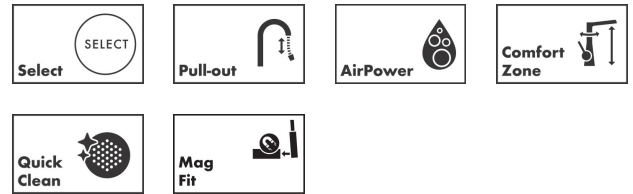

Talis Select M51
Single lever kitchen mixer 300, pull-out spout, 1jet
 Finish: **Chrome** Article Number: **72821003**

Description

product features

- ComfortZone 300
- swivel range adjustable in 2 steps to 110° or 150°
- normal spray
- Select button for a comfortable start/stop of the water flow
- MagFit magnetic shower support
- connection dimension: DN15
- maximum flow rate at 3 bar: 8,4 l/min
- ceramic cartridge
- connection type: G ½ connections
- temperature limitation adjustable
- integrated non-return valve
- suitable for continuous flow water heaters
- extension length up to 50 cm

Technology

Product image

Scale drawing

Talis Select M51
Single lever kitchen mixer 300, pull-out spout, 1jet
 Finish: **Chrome** Article Number: **72821003**

Flowchart