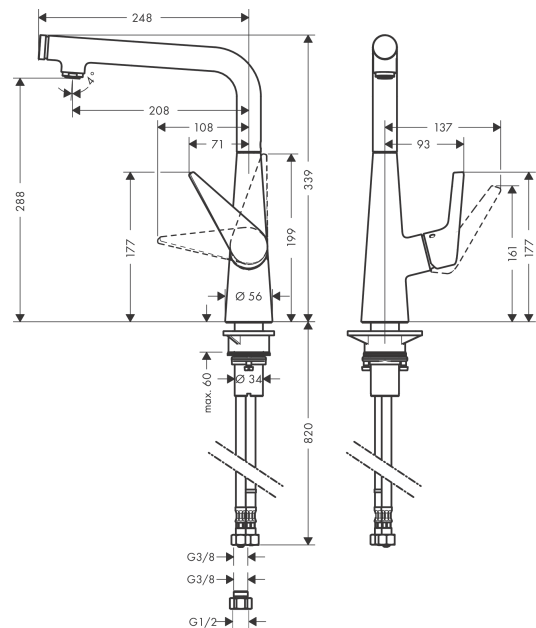

Talis Select M51

Single lever kitchen mixer 300, 1jet

Finish: **Chrome** Article Number: **72820003**

Description

product features

- ComfortZone 300
- swivel range adjustable in 3 steps 110°, 150° or 360°
- normal spray
- Select button for a comfortable start/stop of the water flow
- connection dimension: DN15
- maximum flow rate at 3 bar: 8,4 l/min
- ceramic cartridge
- connection type: G ½ connections
- temperature limitation adjustable
- integrated non-return valve
- suitable for continuous flow water heaters

Technology

Product image

Scale drawing

Flowchart