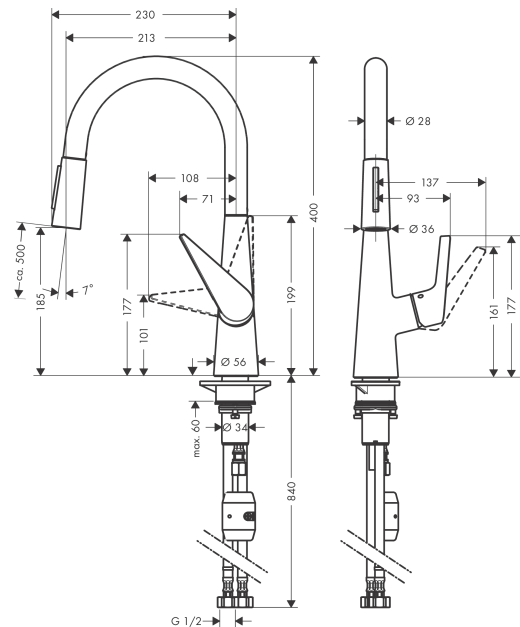

Talis M51

Single lever kitchen mixer 200, pull-out spray, 2jet

Finish: **Chrome** Article Number: **72813003**

Description

product features

- ComfortZone 200
- swivel range adjustable in 2 steps to 110° or 150°
- normal spray, shower spray
- lockable shower spray, spray returns through pressing spray diverter
- MagFit magnetic shower support
- quick connect hose
- connection dimension: DN15
- maximum flow rate at 3 bar: 8,4 l/min
- ceramic cartridge
- connection type: G 1/2 connections
- temperature limitation adjustable
- integrated non-return valve
- suitable for continuous flow water heaters
- extension length up to 50 cm

Technology

Product image

Scale drawing

Talis M51
Single lever kitchen mixer 200, pull-out spray, 2jet
 Finish: **Chrome** Article Number: **72813003**

Flowchart