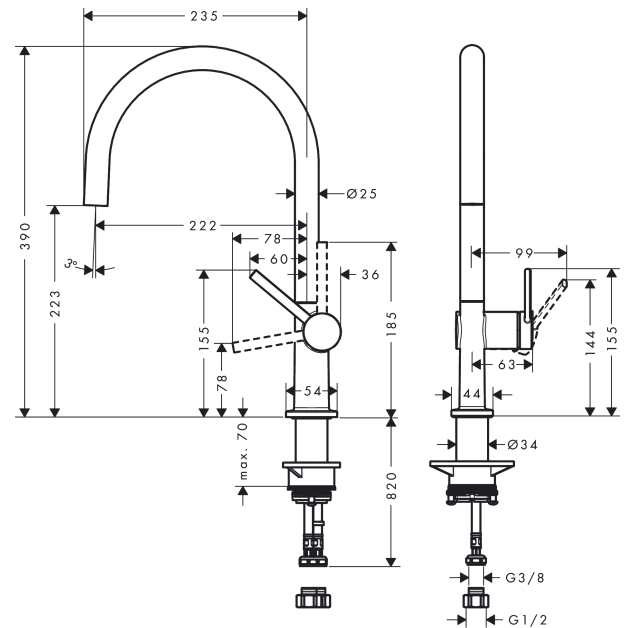

Talis M54

Single lever kitchen mixer 220, 1jet

Finish: **Matt Black** Article Number: **72804673**

Description

product features

- ComfortZone 220
- swivel range adjustable in 4 steps 60°, 110°, 150° or 360°
- laminar spray
- connection dimension: DN15
- maximum flow rate at 3 bar: 4,5 l/min
- ceramic cartridge
- connection type: G 3/8 connections
- temperature limitation adjustable
- suitable for continuous flow water heaters
- tap hole with Ø 35 mm required

Technology

Design awards

reddot winner 2020

Product image

Scale drawing

Flowchart