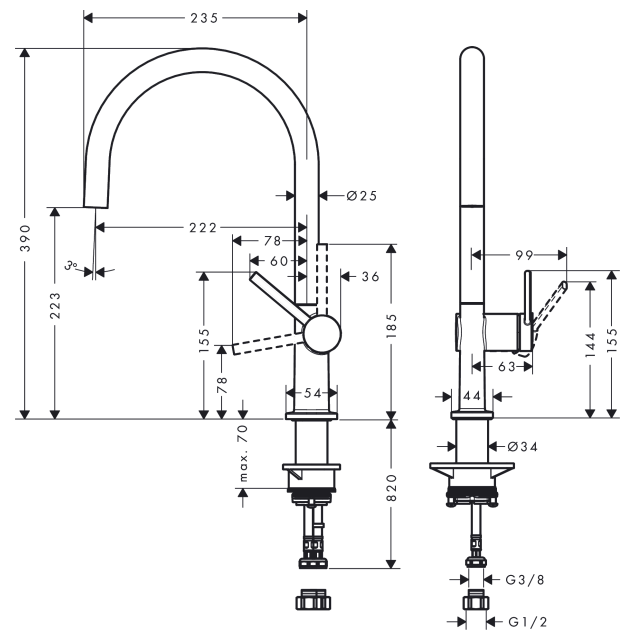

##### product features

- ComfortZone 220
- swivel range adjustable in 4 steps 60°, 110°, 150° or 360°
- laminar spray
- connection dimension: DN15
- maximum flow rate at 3 bar: 4,5 l/min
- ceramic cartridge
- connection type: G 3/8 connections
- temperature limitation adjustable
- suitable for continuous flow water heaters
- tap hole with Ø 35 mm required

#### Product image

#### Scale drawing