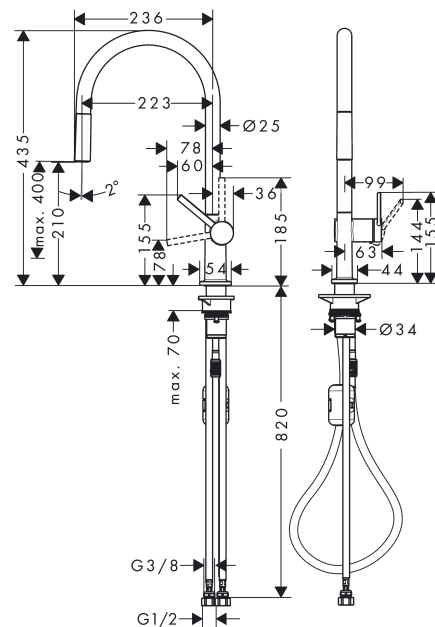

### product features

- ComfortZone 210
- swivel range adjustable in 4 steps 60°, 110°, 150° or 360°
- laminar spray
- quick connect hose
- connection dimension: DN15
- maximum flow rate at 3 bar: 6 l/min
- ceramic cartridge
- connection type: G 3/8 connections
- temperature limitation adjustable
- integrated non-return valve
- suitable for continuous flow water heaters
- extension length up to 50 cm
- tap hole with Ø 35 mm required

## Product image

## Scale drawing

**Talis M54**  
**Single lever kitchen mixer 210, pull-out spout, 1jet**  
 Finish: **Chrome** Article Number: **72802003**

**Flowchart**