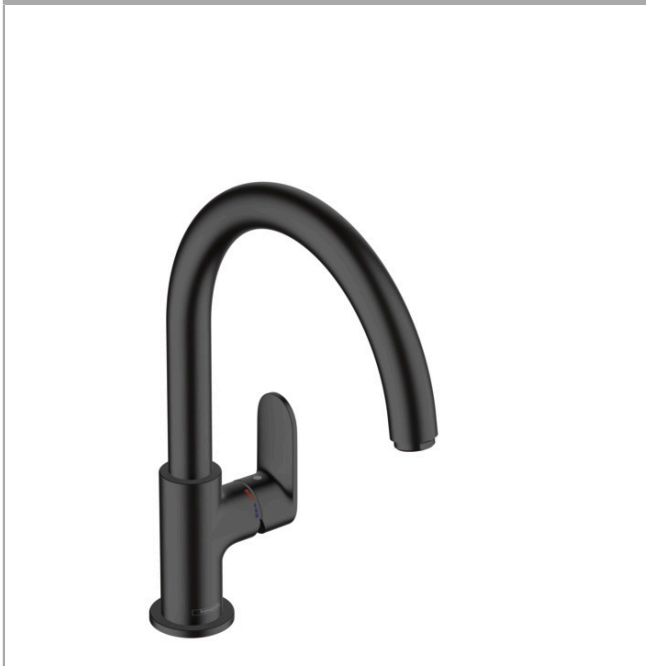

Vernis Blend M35
Single lever kitchen mixer 210 with swivel spout
 Finish: **Matt Black** Article Number: **71870670**

Description

product features

- ComfortZone 210
- swivel range adjustable in 2 steps 120° or 360°
- normal spray
- connection dimension: DN15
- maximum flow rate at 3 bar: 11,1 l/min
- ceramic cartridge
- connection type: G 3/8 connections
- suitable for continuous flow water heaters

Technology

Product image

Scale drawing

Flowchart

Vernis Blend M35
Single lever kitchen mixer 210 with swivel spout
 Finish: **Matt Black** Article Number: **71870670**

Exploded Drawing

Year of production: >04/21

Vernis Blend M35
Single lever kitchen mixer 210 with swivel spout
 Finish: **Matt Black** Article Number: **71870670**

Spare part list

Year of production: >04/21

Pos.	Description	Article Number	PC	PU
1	spout cpl.	93880670	63	1
2	aerator M24x1	93881670	53	1
3	sealing set	93689000	1	1
4	handle	93691670	58	1
5	screw cover	96338000	1	1
6	flange	93692670	52	1
7	nut	93693000	3	1
8	cartridge, assy	97685000	11	1
9	locking screw for handle	95140000	2	1
10	seal	98865000	8	1
11	escutcheon	93946670	55	1
12	seal	93694000	1	1
13	support	97523000	2	1
14	fixing set (Ø 32)	13961000	7	1
15	connection hose 600 mm M8x0,75 G3/8	96510000	7	1
16	O-ring 6,6x1,6	93019000	1	1
a	fixation extension 35 mm	13898000	12	1