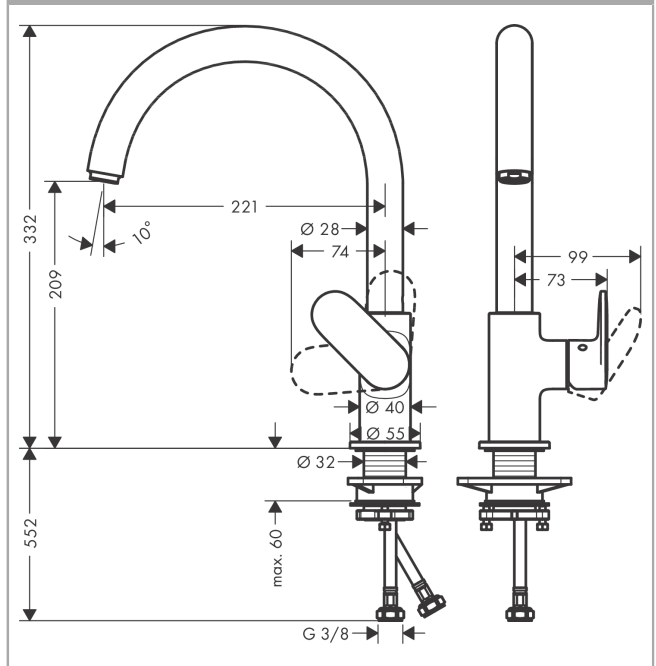

Vernis Blend M35
Single lever kitchen mixer 210 with swivel spout
 Finish: **Matt Black** Article Number: **71870670**

Description

product features

- ComfortZone 210
- swivel range adjustable in 2 steps 120° or 360°
- normal spray
- connection dimension: DN15
- maximum flow rate at 3 bar: 11,1 l/min
- ceramic cartridge
- connection type: G 3/8 connections
- suitable for continuous flow water heaters

Technology

Product image

Scale drawing

Flowchart

Vernis Blend M35
Single lever kitchen mixer 210 with swivel spout
 Finish: **Matt Black** Article Number: **71870670**

Exploded Drawing

Year of production: >04/21

Vernis Blend M35
Single lever kitchen mixer 210 with swivel spout
 Finish: **Matt Black** Article Number: **71870670**

Spare part list

Year of production: >04/21

Pos.	Description	Article Number	PC	PU
1	spout cpl.	93880670	63	1
2	aerator M24x1	93881670	53	1
3	sealing set	93689000	1	1
4	handle	93691670	58	1
5	screw cover	96338000	1	1
6	flange	93692670	52	1
7	nut	93693000	3	1
8	cartridge, assy	97685000	11	1
9	locking screw for handle	95140000	2	1
10	seal	98865000	8	1
11	escutcheon	93946670	55	1
12	seal	93694000	1	1
13	support	97523000	2	1
14	fixing set (Ø 32)	13961000	7	1
15	connection hose 600 mm M8x0,75 G3/8	96510000	7	1
16	O-ring 6,6x1,6	93019000	1	1
a	fixation extension 35 mm	13898000	12	1