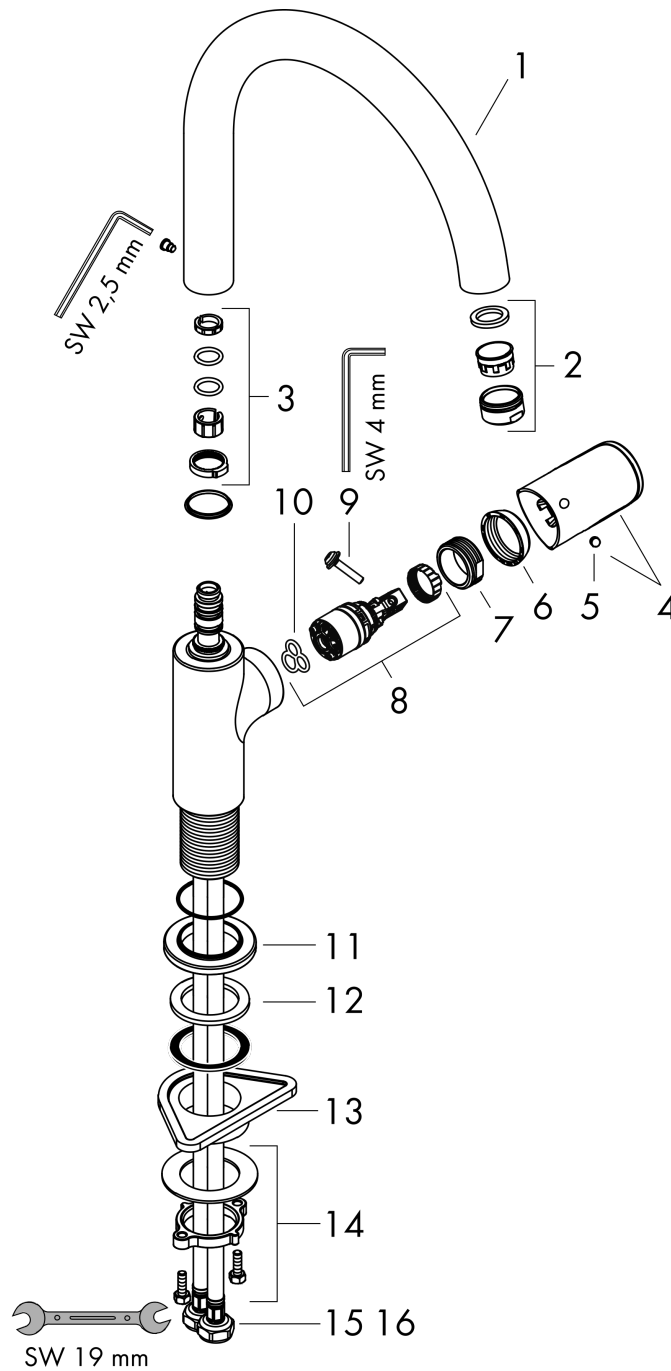

Vernis Blend M35
Single lever kitchen mixer 210 with swivel spout
 Finish: **Matt Black** Article Number: **71870670**

Description

product features

- ComfortZone 210
- swivel range adjustable in 2 steps 120° or 360°
- normal spray
- connection dimension: DN15
- maximum flow rate at 3 bar: 11,1 l/min
- ceramic cartridge
- connection type: G 3/8 connections
- suitable for continuous flow water heaters

Technology

Product image

Scale drawing

Flowchart

Vernis Blend M35
Single lever kitchen mixer 210 with swivel spout
 Finish: **Matt Black** Article Number: **71870670**

Exploded Drawing

Year of production: >04/21

Vernis Blend M35
Single lever kitchen mixer 210 with swivel spout
 Finish: **Matt Black** Article Number: **71870670**

Spare part list

Year of production: >04/21

Pos.	Description	Article Number	PC	PU
1	spout cpl.	93880670	63	1
2	aerator M24x1	93881670	53	1
3	sealing set	93689000	1	1
4	handle	93691670	58	1
5	screw cover	96338000	1	1
6	flange	93692670	52	1
7	nut	93693000	3	1
8	cartridge, assy	97685000	11	1
9	locking screw for handle	95140000	2	1
10	seal	98865000	8	1
11	escutcheon	93946670	55	1
12	seal	93694000	1	1
13	support	97523000	2	1
14	fixing set (Ø 32)	13961000	7	1
15	connection hose 600 mm M8x0,75 G3/8	96510000	7	1
16	O-ring 6,6x1,6	93019000	1	1
a	fixation extension 35 mm	13898000	12	1