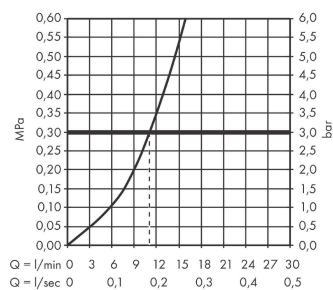

Vernis Blend M35
Single lever kitchen mixer 210 with swivel spout
 Finish: **Matt Black** Article Number: **71870670**

Description

product features

- ComfortZone 210
- swivel range adjustable in 2 steps 120° or 360°
- normal spray
- connection dimension: DN15
- maximum flow rate at 3 bar: 11,1 l/min
- ceramic cartridge
- connection type: G 3/8 connections
- suitable for continuous flow water heaters

Technology

Product image

Scale drawing

Flowchart

Vernis Blend M35
Single lever kitchen mixer 210 with swivel spout
 Finish: **Matt Black** Article Number: **71870670**

Exploded Drawing

Year of production: >04/21