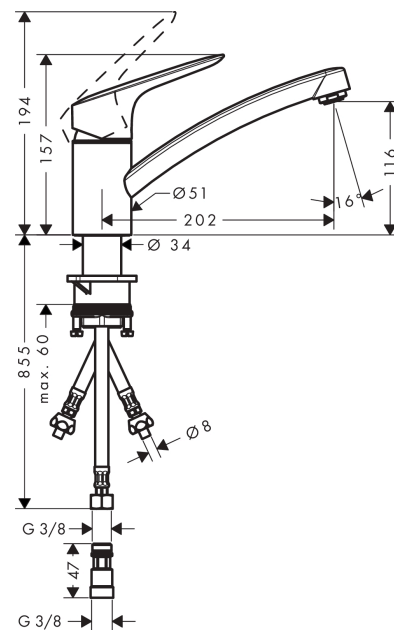

Logis M31

Single lever kitchen mixer 120, LowPressure/vented hot water cylinders, 1jet

Finish: **Chrome** Article Number: **71831000**

Description

product features

- for vented hot water cylinders (no pressure)
- ComfortZone 120
- swivel range 360°
- normal spray
- connection dimension: DN15
- maximum flow rate at 3 bar: 5 l/min
- ceramic cartridge
- connection type: G 3/8 connections
- temperature limitation adjustable
- not suitable for continuous flow water heaters
- EU taxonomy: max. 6 l/min - Substantial Contribution (SC) possible

Technology

Product image

Scale drawing

Flowchart