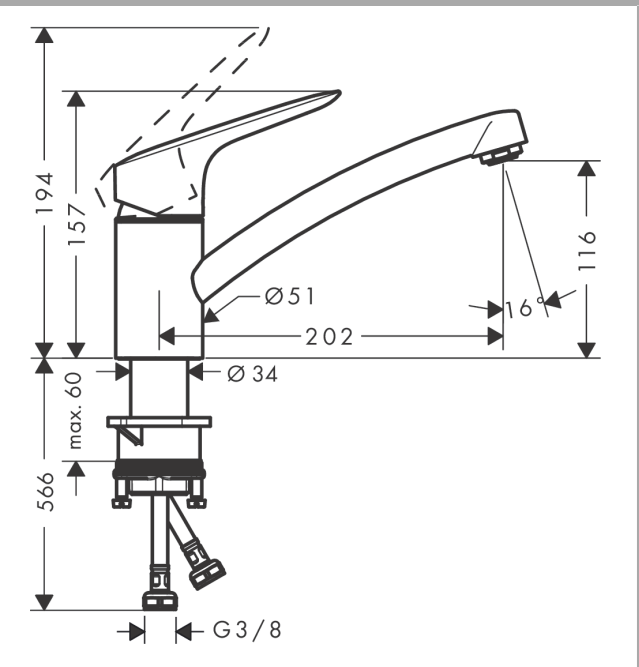

Logis M31

Single lever kitchen mixer 120, 1jet

Finish: **Chrome** Article Number: **71830000**

Description

product features

- ComfortZone 120
- swivel range 360°
- normal spray
- connection dimension: DN15
- maximum flow rate at 3 bar: 12 l/min
- ceramic cartridge
- connection type: G 3/8 connections
- temperature limitation adjustable
- suitable for continuous flow water heaters

Technology

Certificates / Sustainability

Product image

Scale drawing

Flowchart

Logis M31

Single lever kitchen mixer 120, 1jet

Finish: **Chrome** Article Number: **71830000**

Exploded Drawing

Year of production: >02/15

Logis M31

Single lever kitchen mixer 120, 1jet

Finish: **Chrome** Article Number: **71830000**

Spare part list

Year of production: >02/15

Pos.	Description	Article Number	PC	PU
1	handle	92465000	11	1
2	screw cover	96338000	1	1
3	flange	97995000	6	1
4	nut	97996000	8	1
5	O-ring 41x2	98212000	1	1
6	cartridge, assy	92730000	11	1
7	locking screw for handle	95140000	2	1
8	seal	95008000	3	1
9	aerator M24x1 (15 l/min)	13913000	99	1
10	adapter for cartridge	98750000	4	1
11	O-Ring 30x2	98186000	1	1
12	sealing set	98702000	3	1
13	O-Ring 36x2,5	98190000	1	1
14	support	97523000	2	1
15	fixing set (Ø 34)	95049000	5	1
16	lever collar	97548000	1	1
17	connection hose 600 mm M8x0,75 G3/8	96556000	7	1
18	O-ring 7x1,5	98422000	1	1
19	sealing set	95581000	2	1