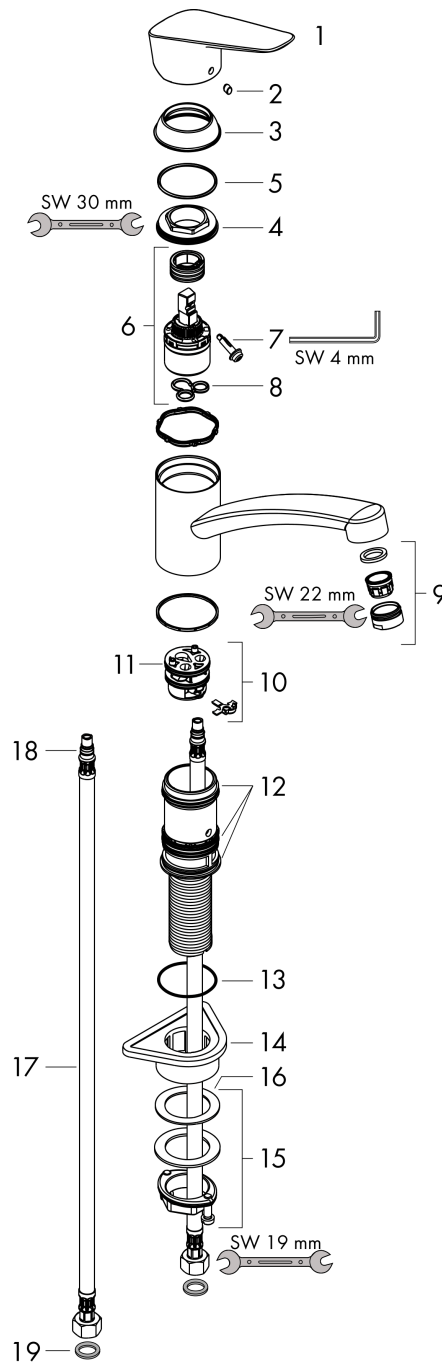

Logis M31

Single lever kitchen mixer 120, 1jet

Finish: **Chrome** Article Number: **71830000**

Description

product features

- ComfortZone 120
- swivel range 360°
- normal spray
- connection dimension: DN15
- maximum flow rate at 3 bar: 12 l/min
- ceramic cartridge
- connection type: G 3/8 connections
- temperature limitation adjustable
- suitable for continuous flow water heaters

Technology

Certificates / Sustainability

Product image

Scale drawing

Flowchart

Logis M31

Single lever kitchen mixer 120, 1jet

Finish: **Chrome** Article Number: **71830000**

Exploded Drawing

Year of production: >02/15

Logis M31

Single lever kitchen mixer 120, 1jet

Finish: **Chrome** Article Number: **71830000**

Spare part list

Year of production: >02/15

Pos.	Description	Article Number	PC	PU
1	handle	92465000	11	1
2	screw cover	96338000	1	1
3	flange	97995000	6	1
4	nut	97996000	8	1
5	O-ring 41x2	98212000	1	1
6	cartridge, assy	92730000	11	1
7	locking screw for handle	95140000	2	1
8	seal	95008000	3	1
9	aerator M24x1 (15 l/min)	13913000	99	1
10	adapter for cartridge	98750000	4	1
11	O-Ring 30x2	98186000	1	1
12	sealing set	98702000	3	1
13	O-Ring 36x2,5	98190000	1	1
14	support	97523000	2	1
15	fixing set (Ø 34)	95049000	5	1
16	lever collar	97548000	1	1
17	connection hose 600 mm M8x0,75 G3/8	96556000	7	1
18	O-ring 7x1,5	98422000	1	1
19	sealing set	95581000	2	1