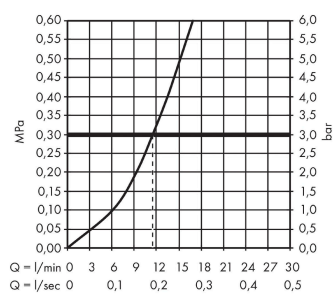

Logis M31

Single lever kitchen mixer 120, 1jet

Finish: **Chrome** Article Number: **71830000**

Description

product features

- ComfortZone 120
- swivel range 360°
- normal spray
- connection dimension: DN15
- maximum flow rate at 3 bar: 12 l/min
- ceramic cartridge
- connection type: G 3/8 connections
- temperature limitation adjustable
- suitable for continuous flow water heaters

Technology

Certificates / Sustainability

Product image

Scale drawing

Flowchart