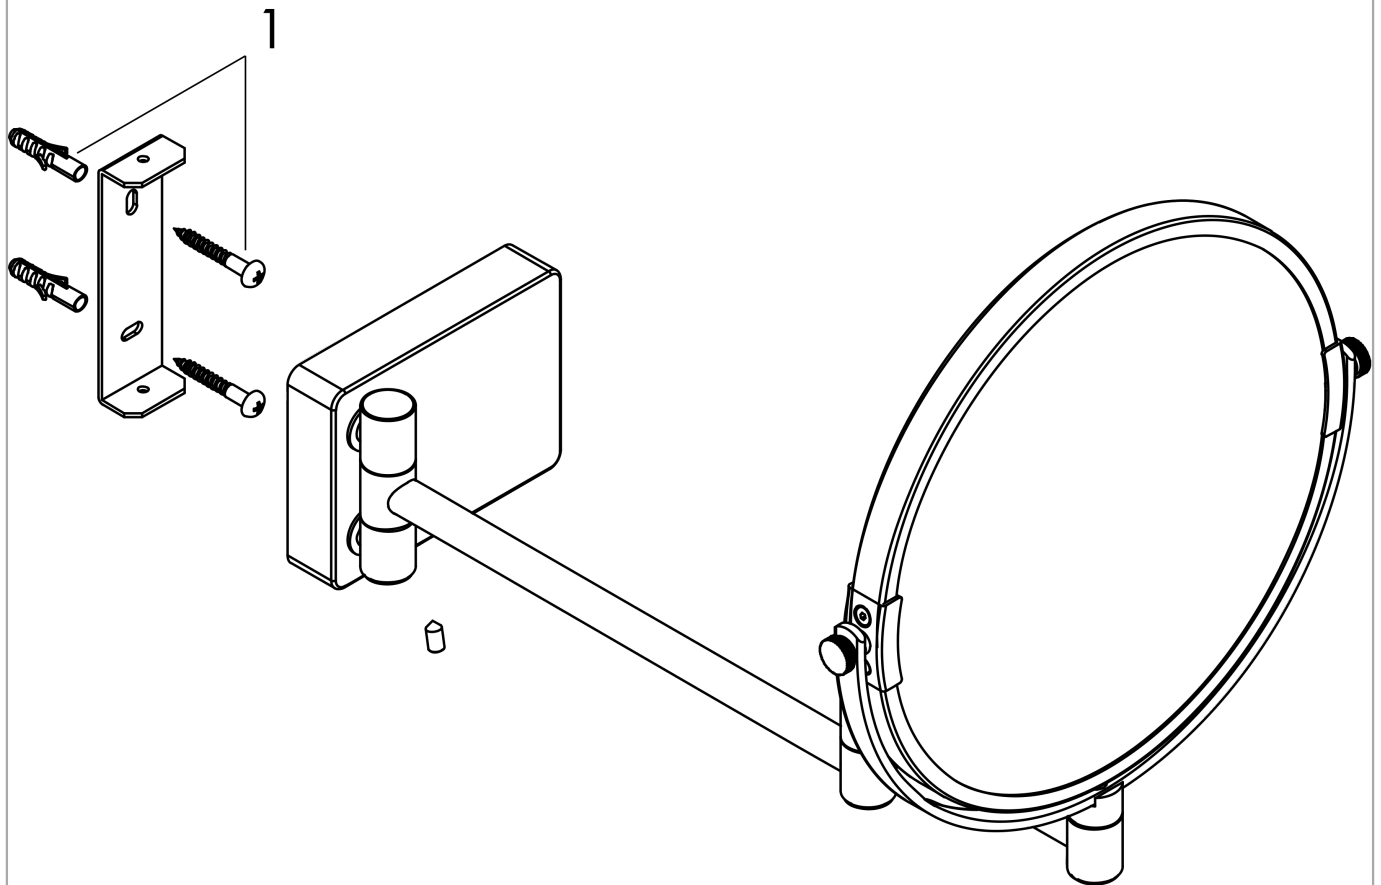

AddStoris Shaving mirror

Finish: **Chrome** Article Number: **41791000**

Description

product features

- material: mirror glass
- material frame: metal
- mirror is inclinable
- swivelling
- enlargement: 1 x magnification, 3 x magnification
- with mounting material
- concealed fastening
- drilling distance: 31 mm
- diameter drill hole: 6 mm
- wall-mounted

Design awards

reddot winner 2021

Product image

Scale drawing

AddStoris
Shaving mirror
 Finish: **Chrome**

Article Number: **41791000**

Exploded Drawing

Year of production: >08/21