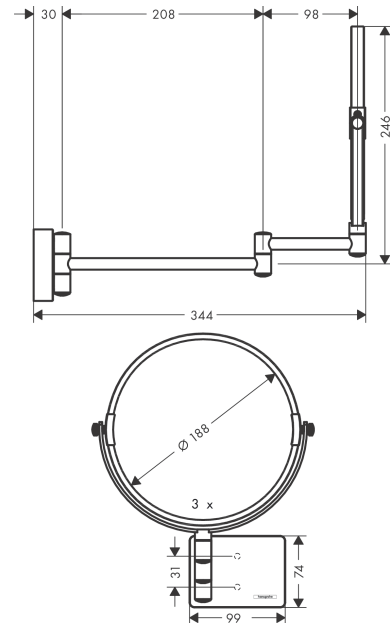

AddStoris Shaving mirror

Finish: **Chrome** Article Number: **41791000**

Description

product features

- material: mirror glass
- material frame: metal
- mirror is inclinable
- swivelling
- enlargement: 1 x magnification, 3 x magnification
- with mounting material
- concealed fastening
- drilling distance: 31 mm
- diameter drill hole: 6 mm
- wall-mounted

Design awards

reddot winner 2021

Product image

Scale drawing

AddStoris
Shaving mirror
 Finish: **Chrome**

Article Number: **41791000**

Exploded Drawing

Year of production: >08/21

AddStoris
Shaving mirror

Finish: **Chrome** Article Number: **41791000**

Spare part list

Year of production: >08/21

| Pos. | Description | Article Number | PC | PU |
|------|--------------|----------------|----|----|
| 1 | mounting set | 96179000 | 4 | 1 |